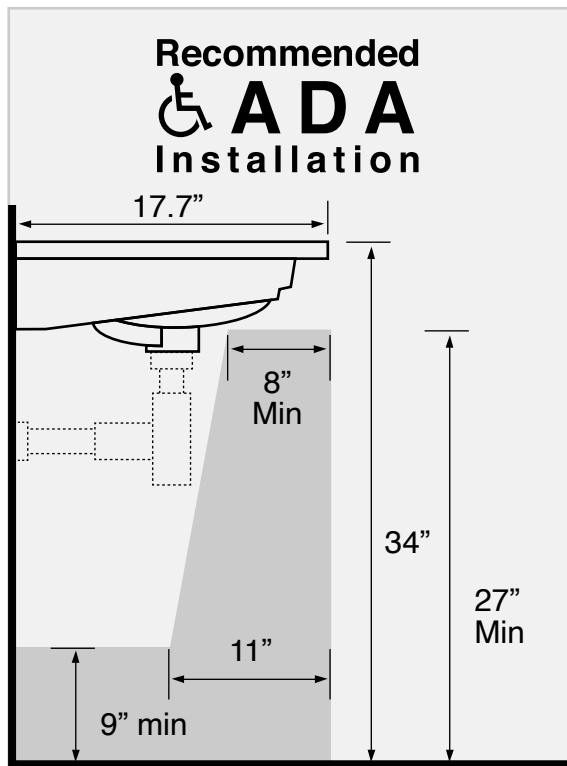

Features

- With overflow.
- Modern design.

Material

- White ceramic bathroom sink.

Installation

- Wall mounted installation.
- Drop in installation.

Configurations

- Single Hole.
- Three Hole (8-inch centers).

Nameek's One-Year Limited Warranty

See website for warranty information details.

Technical Information

Bowl type:	Single
Installation:	Wall mounted Drop in
Bowl dimensions:	Depth: 3.9" Width: 10.6" Length: 19.7"
Drain hole:	1.75"
Faucet hole:	1.38"
Hole configurations:	1, 3
Weight:	35.2 lbs