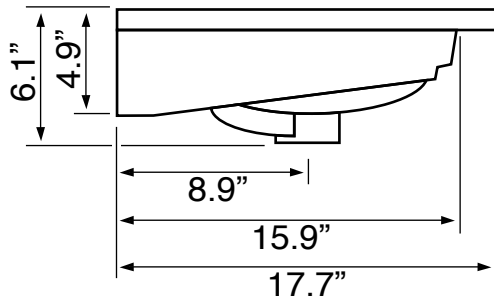

Features

- With overflow.
- Modern design.

Material

- White ceramic bathroom sink.

Installation

- Wall mounted installation.
- Drop in installation.

Configurations

- Single Hole.
- Three Hole (8-inch centers).

Nameek's One-Year Limited Warranty

See website for warranty information details.

Technical Information

Bowl type:	Single
Installation:	Wall mounted Drop in
Bowl dimensions:	Depth: 3.9" Width: 10.6" Length: 19.7"
Drain hole:	1.75"
Faucet hole:	1.38"
Hole configurations:	1, 3
Weight:	35.2 lbs