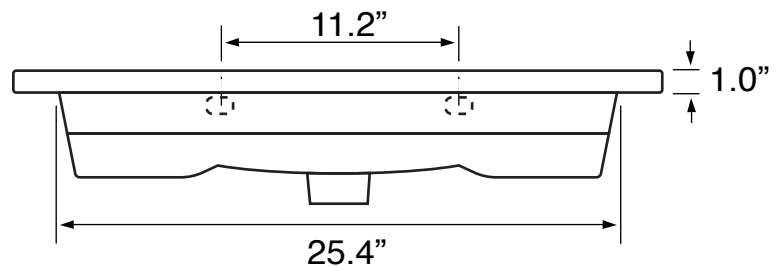

Features

- With overflow.
- Modern design.

Material

- White ceramic bathroom sink.

Installation

- Wall mounted installation.
- Drop in installation.

Configurations

- Single Hole.
- Three Hole (8-inch centers).

Nameek's One-Year Limited Warranty

See website for warranty information details.

Technical Information

Bowl type:	Single
Installation:	Wall mounted Drop in
Bowl dimensions:	Depth: 3.9" Width: 10.6" Length: 19.7"
Drain hole:	1.75"
Faucet hole:	1.38"
Hole configurations:	1, 3
Weight:	35.2 lbs