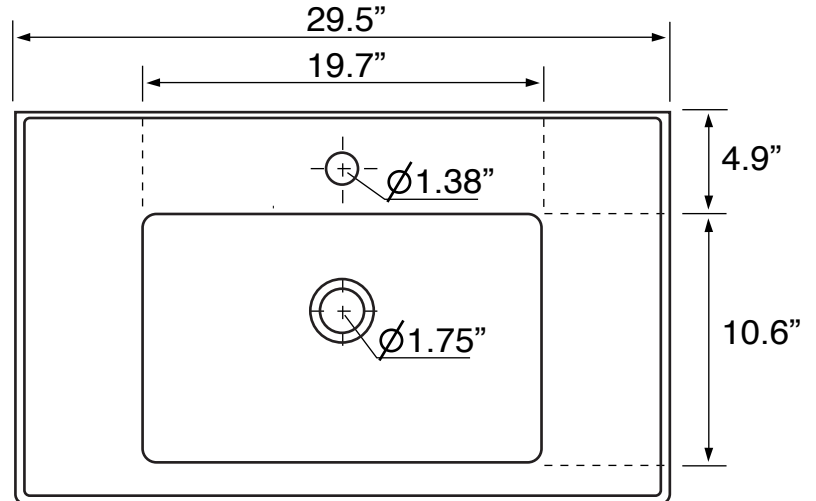

Features

- With overflow.
- Modern design.

Material

- White ceramic bathroom sink.

Installation

- Wall mounted installation.
- Drop in installation.

Configurations

- Single Hole.
- Three Hole (8-inch centers).

Nameek's One-Year Limited Warranty

See website for warranty information details.

Technical Information

Bowl type:	Single
Installation:	Wall mounted Drop in
Bowl dimensions:	Depth: 3.9" Width: 10.6" Length: 19.7"
Drain hole:	1.75"
Faucet hole:	1.38"
Hole configurations:	1, 3
Weight:	35.2 lbs