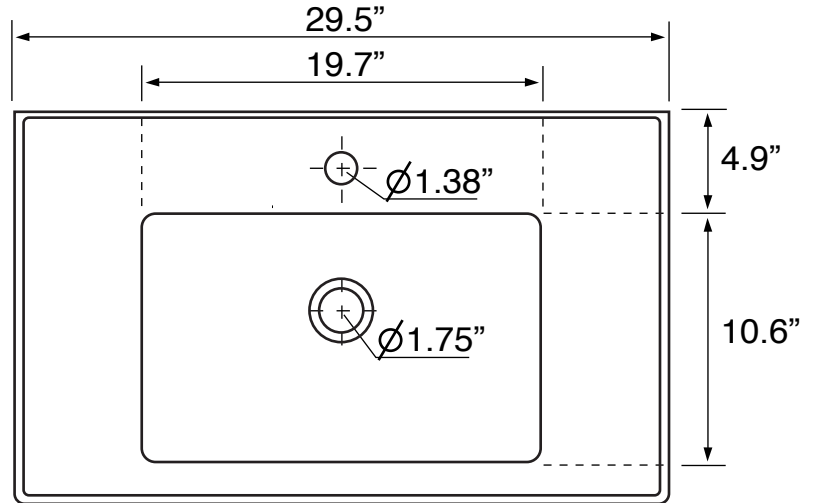

Features

- With overflow.
- Modern design.

Material

- Matte black ceramic bathroom sink.

Installation

- Wall mounted installation.
- Drop in installation.

Configurations

- Single Hole.
- Three Hole (8-inch centers).

Nameek's One-Year Limited Warranty

See website for warranty information details.

Color/Finish Details

Color	Code	Description
■	97	Matte black

Technical Information

Bowl type:	Single
Installation:	Wall mounted Drop in
Bowl dimensions:	Depth: 3.9" Width: 10.6" Length: 19.7"
Drain hole:	1.75"
Faucet hole:	1.38"
Hole configurations:	1, 3
Weight:	35.2 lbs