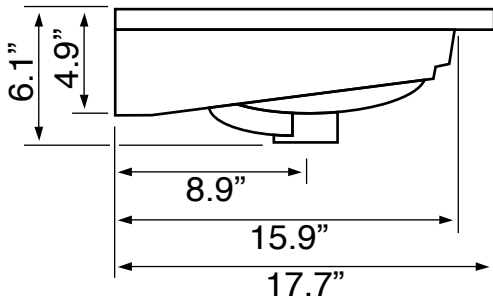

Features

- With overflow.
- Modern design.

Material

- Matte black ceramic bathroom sink.

Installation

- Wall mounted installation.
- Drop in installation.

Configurations

- Single Hole.
- Three Hole (8-inch centers).

Nameek's One-Year Limited Warranty

See website for warranty information details.

Color/Finish Details

Color	Code	Description
■	97	Matte black

Technical Information

Bowl type:	Single
Installation:	Wall mounted Drop in
Bowl dimensions:	Depth: 3.9" Width: 10.6" Length: 19.7"
Drain hole:	1.75"
Faucet hole:	1.38"
Hole configurations:	1, 3
Weight:	35.2 lbs