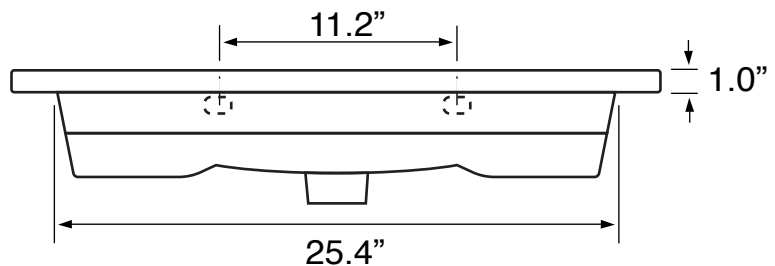

Features

- With overflow.
- Modern design.

Material

- Matte black ceramic bathroom sink.

Installation

- Wall mounted installation.
- Drop in installation.

Configurations

- Single Hole.
- Three Hole (8-inch centers).

Nameek's One-Year Limited Warranty

See website for warranty information details.

Color/Finish Details

Color	Code	Description
■	97	Matte black

Technical Information

Bowl type:	Single
Installation:	Wall mounted Drop in
Bowl dimensions:	Depth: 3.9" Width: 10.6" Length: 19.7"
Drain hole:	1.75"
Faucet hole:	1.38"
Hole configurations:	1, 3
Weight:	35.2 lbs