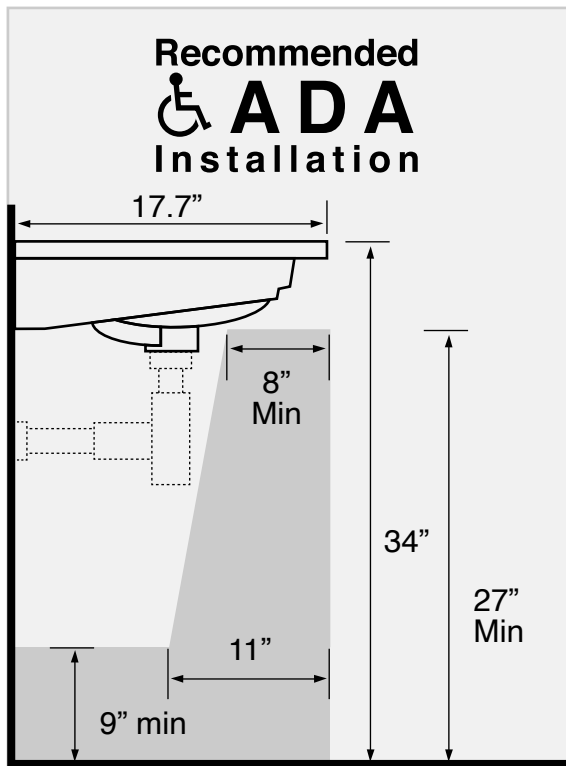

Features

- With overflow.
- Modern design.

Material

- Matte black ceramic bathroom sink.

Installation

- Wall mounted installation.
- Drop in installation.

Configurations

- Single Hole.
- Three Hole (8-inch centers).

Nameek's One-Year Limited Warranty

See website for warranty information details.

Color/Finish Details

Color	Code	Description
■	97	Matte black

Technical Information

Bowl type:	Single
Installation:	Wall mounted Drop in
Bowl dimensions:	Depth: 3.9" Width: 10.6" Length: 19.7"
Drain hole:	1.75"
Faucet hole:	1.38"
Hole configurations:	1, 3
Weight:	35.2 lbs