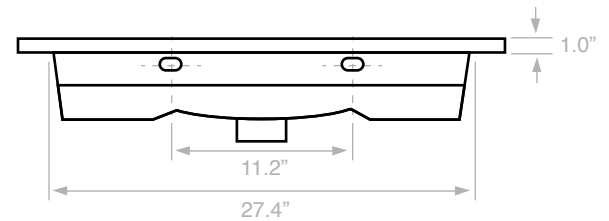

Components

- Bathroom sink
- Mounting hardware: 2 bolts (8 mm), 2 nuts, 2 washers, 2 wall anchors, and 2 sleeves

Nameek's One-Year Limited Warranty

See website for warranty information details.

Recommended ADA Installation