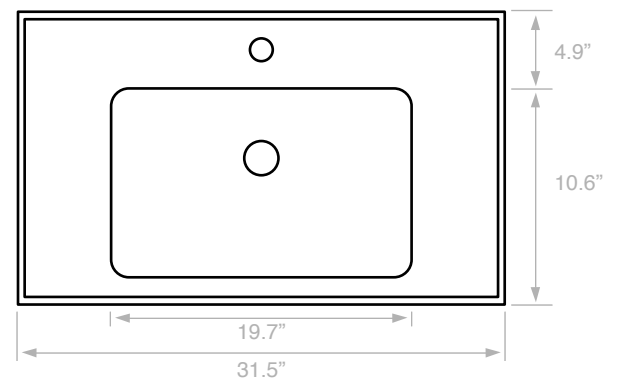

Components

- Bathroom sink
- Mounting hardware: 2 bolts (8 mm), 2 nuts, 2 washers, 2 wall anchors, and 2 sleeves

Nameek's One-Year Limited Warranty

See website for warranty information details.

Recommended ADA Installation