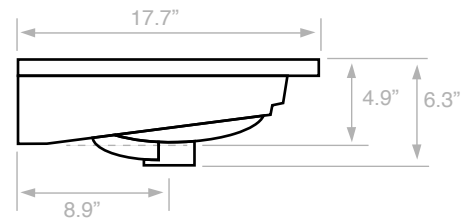

Components

- Bathroom sink
- Mounting hardware: 2 bolts (8 mm), 2 nuts, 2 washers, 2 wall anchors, and 2 sleeves

Nameek's One-Year Limited Warranty

See website for warranty information details.

Recommended ADA Installation