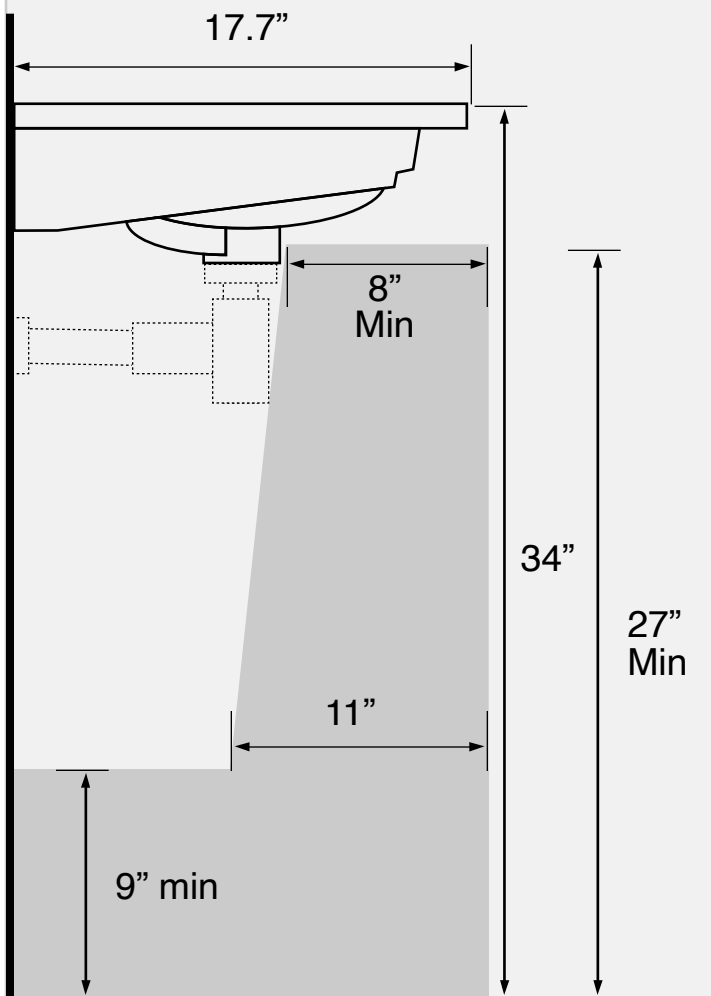

Components

- Bathroom sink
- Mounting hardware: 2 bolts (8 mm), 2 nuts, 2 washers, 2 wall anchors, and 2 sleeves

Nameek's One-Year Limited Warranty

See website for warranty information details.

Recommended ADA Installation

Notes

Install this product according to the installation instructions. ADA compliant when installed to the specific requirements of these regulations.