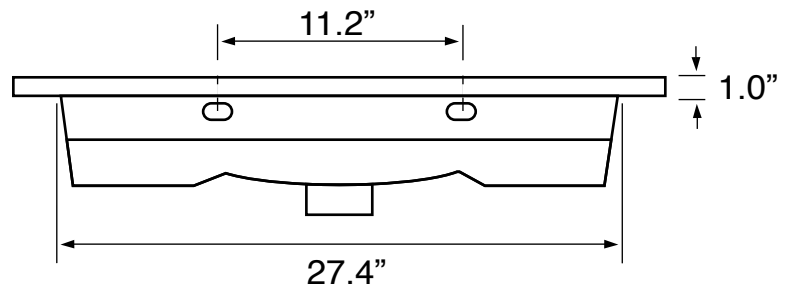

Features

- With overflow.
- Modern design.

Material

- White ceramic bathroom sink.

Installation

- Wall mounted installation.
- Drop in installation.

Configurations

- Single Hole.
- Three Hole (8-inch centers).

Nameek's One-Year Limited Warranty

See website for warranty information details.

Technical Information

Bowl type:	Single
Installation:	Wall mounted Drop in
Bowl dimensions:	Depth: 3.9" Width: 10.6" Length: 19.7"
Drain hole:	1.75"
Faucet hole:	1.38"
Hole configurations:	1, 3
Weight:	47.7 lbs