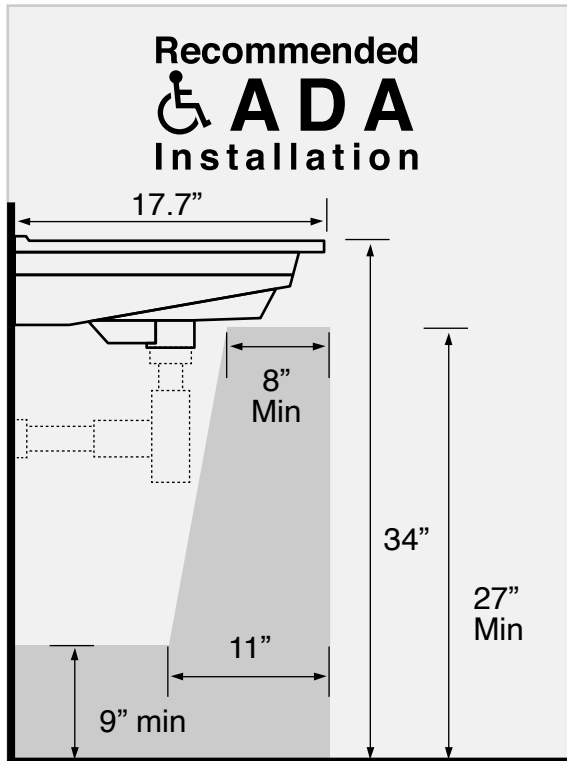

Features

- With overflow.
- Modern design.

Material

- White ceramic bathroom sink.

Installation

- Wall mounted installation.
- Drop in installation.

Configurations

- Single Hole.
- Three Hole (8-inch centers).

Nameek's One-Year Limited Warranty

See website for warranty information details.

Technical Information

Bowl type:	Single
Installation:	Wall mounted Drop in
Bowl dimensions:	Depth: 3.9" Width: 10.6" Length: 19.7"
Drain hole:	1.75"
Faucet hole:	1.38"
Hole configurations:	1, 3
Weight:	47.7 lbs