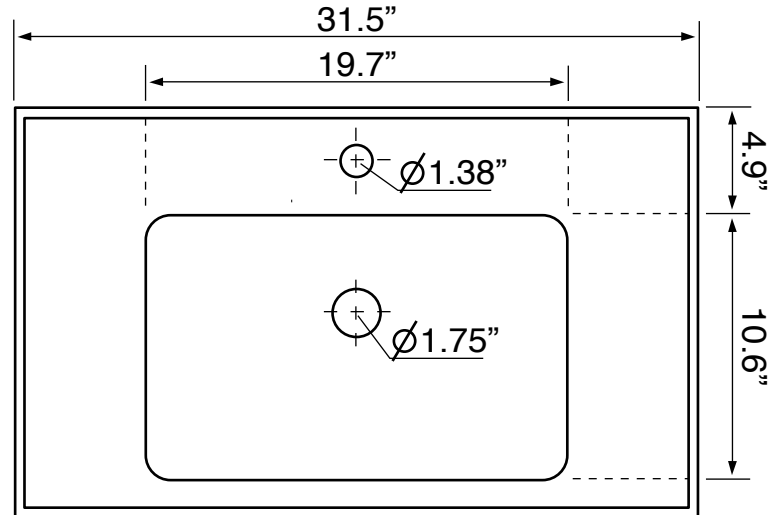

Features

- With overflow.
- Modern design.

Material

- White ceramic bathroom sink.

Installation

- Wall mounted installation.
- Drop in installation.

Configurations

- Single Hole.
- Three Hole (8-inch centers).

Nameek's One-Year Limited Warranty

See website for warranty information details.

Technical Information

Bowl type:	Single
Installation:	Wall mounted Drop in
Bowl dimensions:	Depth: 3.9" Width: 10.6" Length: 19.7"
Drain hole:	1.75"
Faucet hole:	1.38"
Hole configurations:	1, 3
Weight:	47.7 lbs