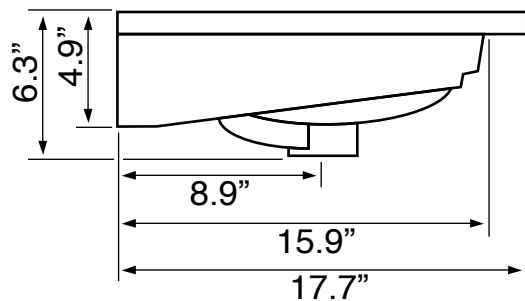

Features

- With overflow.
- Modern design.

Material

- White ceramic bathroom sink.

Installation

- Wall mounted installation.
- Drop in installation.

Configurations

- Single Hole.
- Three Hole (8-inch centers).

Nameek's One-Year Limited Warranty

See website for warranty information details.

Technical Information

Bowl type:	Single
Installation:	Wall mounted Drop in
Bowl dimensions:	Depth: 3.9" Width: 10.6" Length: 19.7"
Drain hole:	1.75"
Faucet hole:	1.38"
Hole configurations:	1, 3
Weight:	47.7 lbs