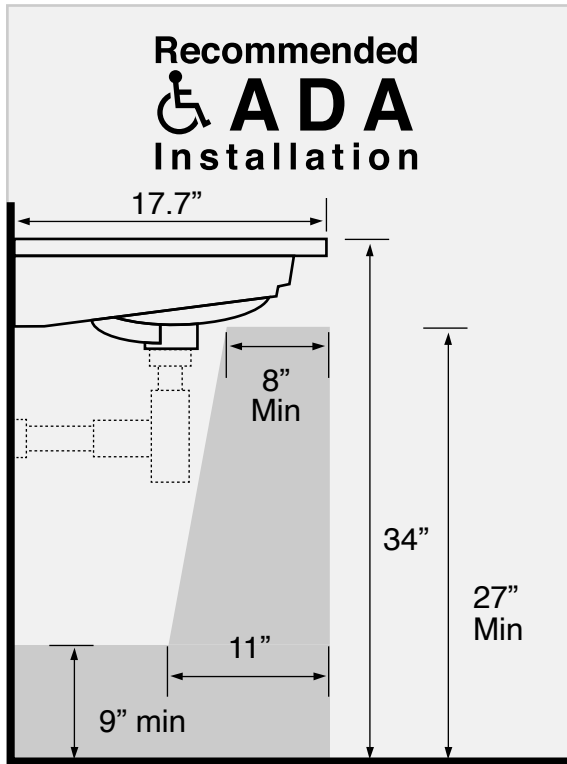

Features

- With overflow.
- Modern design.

Material

- White ceramic bathroom sink.

Installation

- Wall mounted installation.
- Drop in installation.

Configurations

- Single Hole.
- Three Hole (8-inch centers).

Nameek's One-Year Limited Warranty

See website for warranty information details.

Technical Information

Bowl type:	Single
Installation:	Wall mounted Drop in
Bowl dimensions:	Depth: 3.9" Width: 10.6" Length: 19.7"
Drain hole:	1.75"
Faucet hole:	1.38"
Hole configurations:	1, 3
Weight:	41.9 lbs