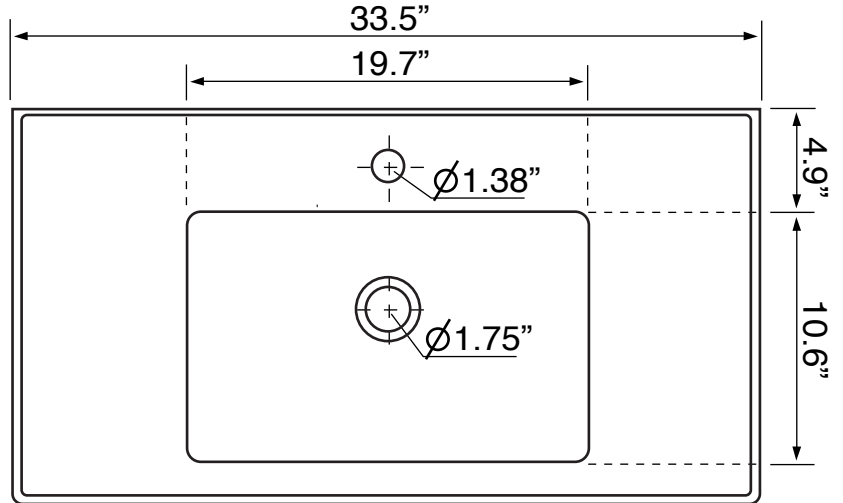

Features

- With overflow.
- Modern design.

Material

- White ceramic bathroom sink.

Installation

- Wall mounted installation.
- Drop in installation.

Configurations

- Single Hole.
- Three Hole (8-inch centers).

Nameek's One-Year Limited Warranty

See website for warranty information details.

Technical Information

Bowl type:	Single
Installation:	Wall mounted Drop in
Bowl dimensions:	Depth: 3.9" Width: 10.6" Length: 19.7"
Drain hole:	1.75"
Faucet hole:	1.38"
Hole configurations:	1, 3
Weight:	41.9 lbs