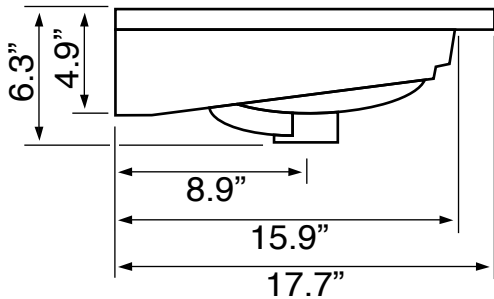

Features

- With overflow.
- Modern design.

Material

- White ceramic bathroom sink.

Installation

- Wall mounted installation.
- Drop in installation.

Configurations

- Single Hole.
- Three Hole (8-inch centers).

Nameek's One-Year Limited Warranty

See website for warranty information details.

Technical Information

Bowl type:	Single
Installation:	Wall mounted Drop in
Bowl dimensions:	Depth: 3.9" Width: 10.6" Length: 19.7"
Drain hole:	1.75"
Faucet hole:	1.38"
Hole configurations:	1, 3
Weight:	41.9 lbs