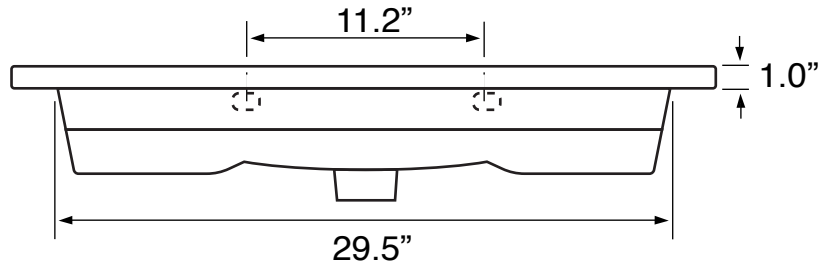

Features

- With overflow.
- Modern design.

Material

- White ceramic bathroom sink.

Installation

- Wall mounted installation.
- Drop in installation.

Configurations

- Single Hole.
- Three Hole (8-inch centers).

Nameek's One-Year Limited Warranty

See website for warranty information details.

Technical Information

Bowl type:	Single
Installation:	Wall mounted Drop in
Bowl dimensions:	Depth: 3.9" Width: 10.6" Length: 19.7"
Drain hole:	1.75"
Faucet hole:	1.38"
Hole configurations:	1, 3
Weight:	41.9 lbs