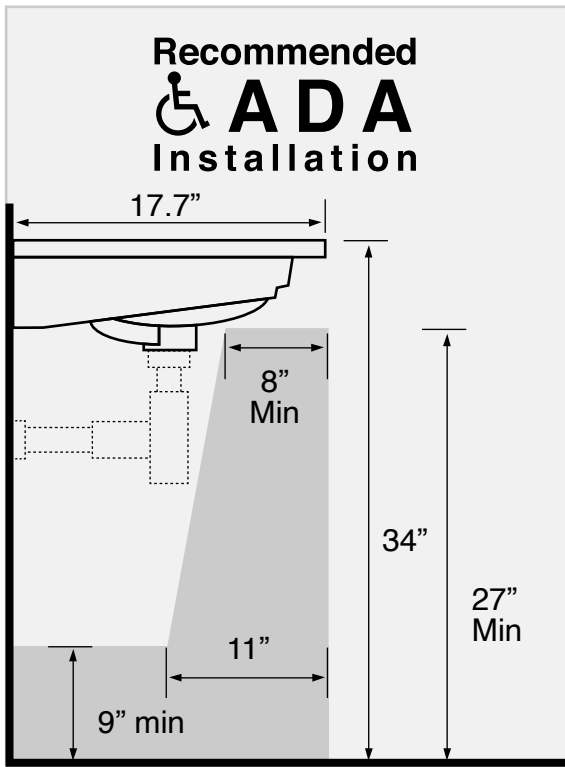

## Installation

- Wall mounted installation.
- Drop in installation.

## Configurations

- Single Hole.
- Three Hole (8-inch centers).

## Technical Information

Bowl type:	Single
Installation:	Wall mounted Drop in
Bowl dimensions:	Depth: 3.9" Width: 10.6" Length: 19.7"
Drain hole:	1.75"
Faucet hole:	1.38"
Hole configurations:	1, 3
Weight:	41.9 lbs