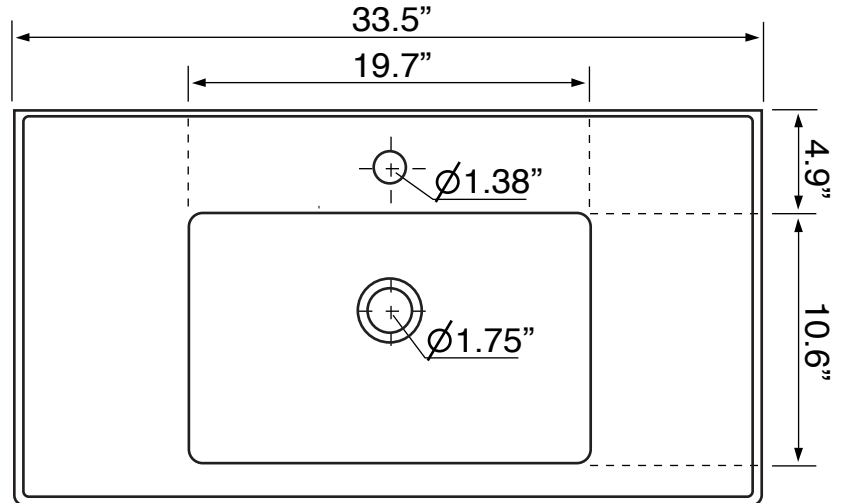

## Configurations

- Single Hole.
- Three Hole (8-inch centers).

## Technical Information

Bowl type:	Single
Installation:	Wall mounted Drop in
Bowl dimensions:	Depth: 3.9" Width: 10.6" Length: 19.7"
Drain hole:	1.75"
Faucet hole:	1.38"
Hole configurations:	1, 3
Weight:	41.9 lbs