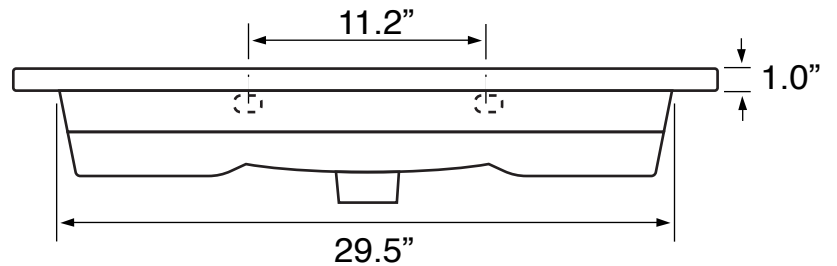

## Configurations

- Single Hole.
- Three Hole (8-inch centers).

## Technical Information

Bowl type:	Single
Installation:	Wall mounted Drop in
Bowl dimensions:	Depth: 3.9" Width: 10.6" Length: 19.7"
Drain hole:	1.75"
Faucet hole:	1.38"
Hole configurations:	1, 3
Weight:	41.9 lbs