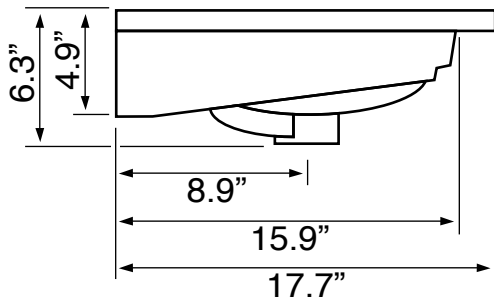

## Configurations

- Single Hole.
- Three Hole (8-inch centers).

## Technical Information

Bowl type:	Single
Installation:	Wall mounted Drop in
Bowl dimensions:	Depth: 3.9" Width: 10.6" Length: 19.7"
Drain hole:	1.75"
Faucet hole:	1.38"
Hole configurations:	1, 3
Weight:	41.9 lbs