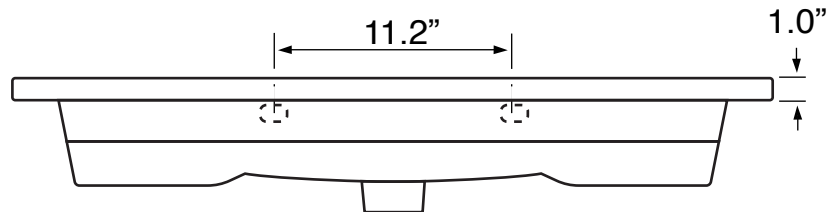

Features

- With overflow.
- Modern design.

Material

- Matte black ceramic bathroom sink.

Installation

- Wall mounted installation.
- Drop in installation.

Configurations

- Single Hole.
- Three Hole (8-inch centers).

Nameek's One-Year Limited Warranty

See website for warranty information details.

Color/Finish Details

Color	Code	Description
■	97	Matte black

Technical Information

Bowl type:	Single
Installation:	Wall mounted Drop in
Bowl dimensions:	Depth: 3.9" Width: 10.6" Length: 19.7"
Drain hole:	1.75"
Faucet hole:	1.38"
Hole configurations:	1, 3
Weight:	46.3 lbs