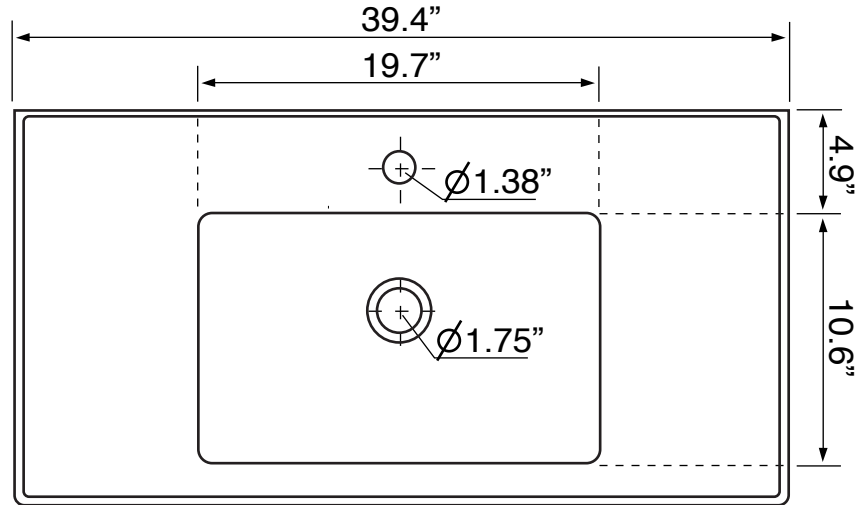

Features

- With overflow.
- Modern design.

Material

- Matte black ceramic bathroom sink.

Installation

- Wall mounted installation.
- Drop in installation.

Configurations

- Single Hole.
- Three Hole (8-inch centers).

Nameek's One-Year Limited Warranty

See website for warranty information details.

Color/Finish Details

Color	Code	Description
■	97	Matte black

Technical Information

Bowl type:	Single
Installation:	Wall mounted Drop in
Bowl dimensions:	Depth: 3.9" Width: 10.6" Length: 19.7"
Drain hole:	1.75"
Faucet hole:	1.38"
Hole configurations:	1, 3
Weight:	46.3 lbs