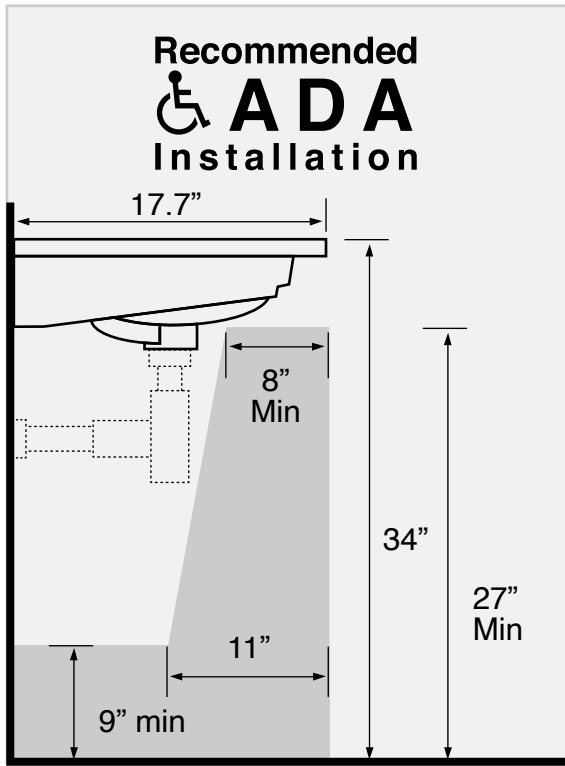

Features

- With overflow.
- Modern design.

Material

- Matte black ceramic bathroom sink.

Installation

- Wall mounted installation.
- Drop in installation.

Configurations

- Single Hole.
- Three Hole (8-inch centers).

Nameek's One-Year Limited Warranty

See website for warranty information details.

Color/Finish Details

Color	Code	Description
■	97	Matte black

Technical Information

Bowl type:	Single
Installation:	Wall mounted Drop in
Bowl dimensions:	Depth: 3.9" Width: 10.6" Length: 19.7"
Drain hole:	1.75"
Faucet hole:	1.38"
Hole configurations:	1, 3
Weight:	46.3 lbs