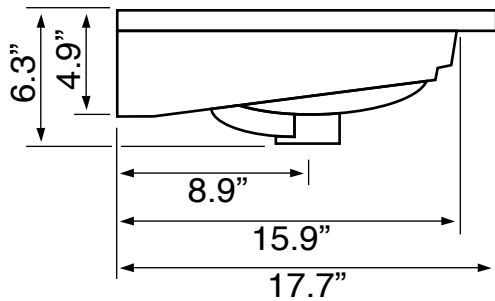

Features

- With overflow.
- Modern design.

Material

- Matte black ceramic bathroom sink.

Installation

- Wall mounted installation.
- Drop in installation.

Configurations

- Single Hole.
- Three Hole (8-inch centers).

Nameek's One-Year Limited Warranty

See website for warranty information details.

Color/Finish Details

Color	Code	Description
■	97	Matte black

Technical Information

Bowl type:	Single
Installation:	Wall mounted Drop in
Bowl dimensions:	Depth: 3.9" Width: 10.6" Length: 19.7"
Drain hole:	1.75"
Faucet hole:	1.38"
Hole configurations:	1, 3
Weight:	46.3 lbs