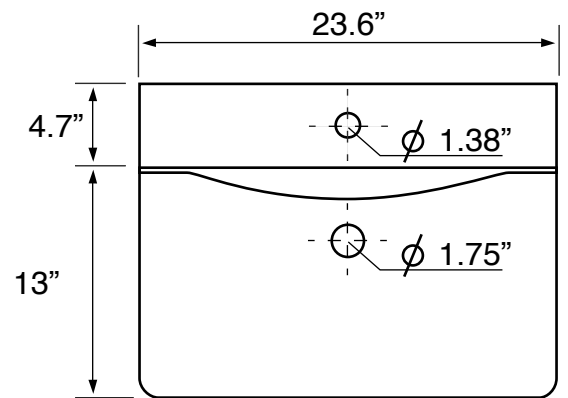

Components

- Bathroom sink
- Mounting hardware: 2 bolts (8 mm), 2 nuts, 2 washers, 2 wall anchors, and 2 sleeves

Nameek's One-Year Limited Warranty

See website for warranty information details.

Recommended ADA Installation