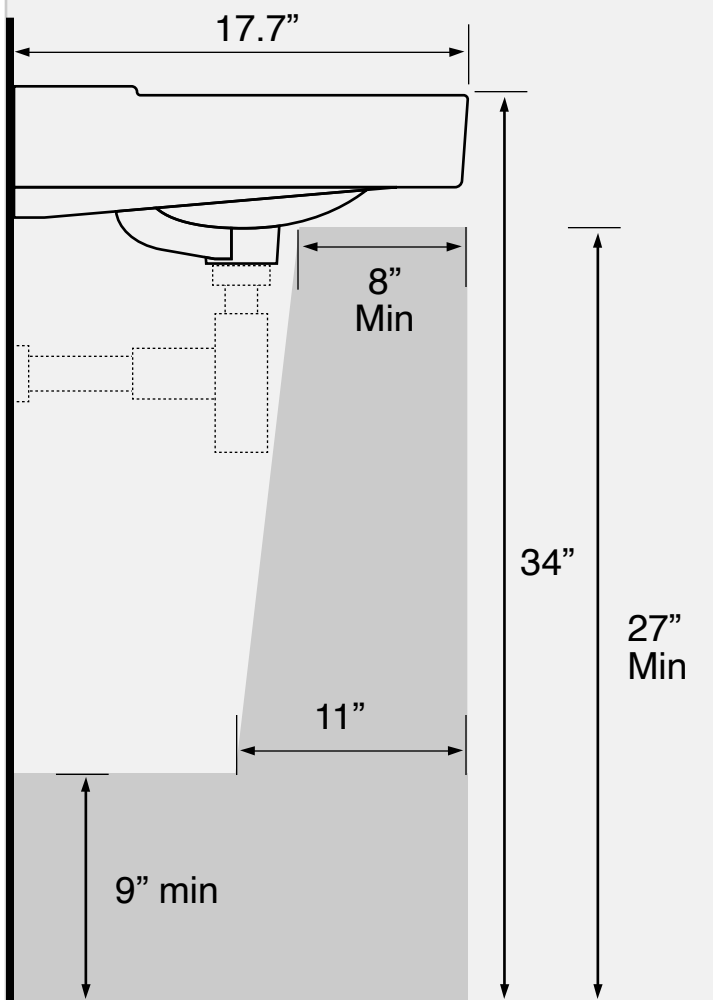

Components

- Bathroom sink
- Mounting hardware: 2 bolts (8 mm), 2 nuts, 2 washers, 2 wall anchors, and 2 sleeves

Nameek's One-Year Limited Warranty

See website for warranty information details.

Recommended ADA Installation

Notes

Install this product according to the installation instructions. ADA compliant when installed to the specific requirements of these regulations.