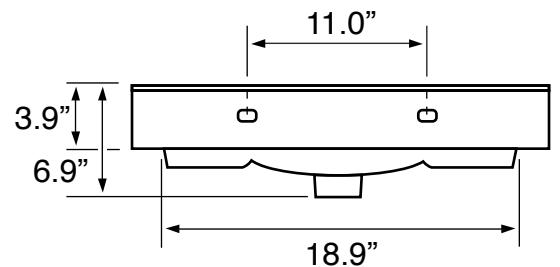

Components

- Bathroom sink
- Mounting hardware: 2 bolts (8 mm), 2 nuts, 2 washers, 2 wall anchors, and 2 sleeves

Nameek's One-Year Limited Warranty

See website for warranty information details.

Recommended ADA Installation