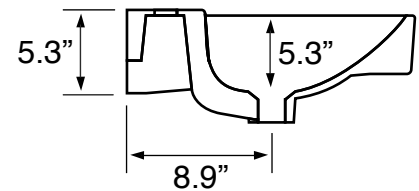

Components

- Bathroom sink
- Mounting hardware: 2 bolts (8 mm), 2 nuts, 2 washers, 2 wall anchors, and 2 sleeves

Nameek's One-Year Limited Warranty

See website for warranty information details.

Recommended ADA Installation