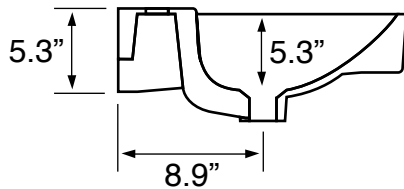

Features

- With overflow.
- Modern design.

Material

- White ceramic bathroom sink.

Installation

- Wall mount installation.
- Drop in installation.

Configurations

- Single Hole.
- Three Hole (8-inch centers).

Nameek's One-Year Limited Warranty

See website for warranty information details.

Technical Information

Bowl type:	Single
Installation:	Wall mounted Drop In
Bowl dimensions:	Length: 22.8" Width: 18.9" Depth: 5.3"
Drain hole:	1.75"
Faucet hole:	1.38"
Hole configurations:	1, 3
Weight:	33 lbs