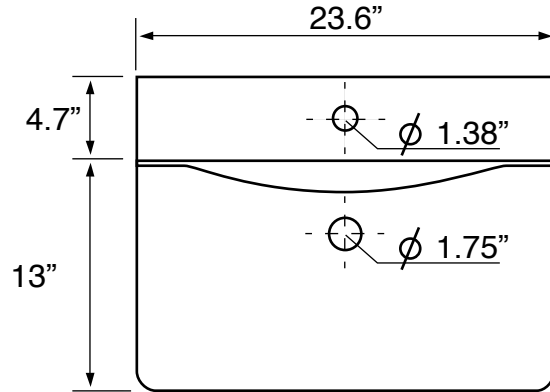

Features

- With overflow.
- Modern design.

Material

- White ceramic bathroom sink.

Installation

- Wall mount installation.
- Drop in installation.

Configurations

- Single Hole.
- Three Hole (8-inch centers).

Nameek's One-Year Limited Warranty

See website for warranty information details.

Technical Information

Bowl type:	Single
Installation:	Wall mounted Drop In
Bowl dimensions:	Length: 22.8" Width: 18.9" Depth: 5.3"
Drain hole:	1.75"
Faucet hole:	1.38"
Hole configurations:	1, 3
Weight:	33 lbs