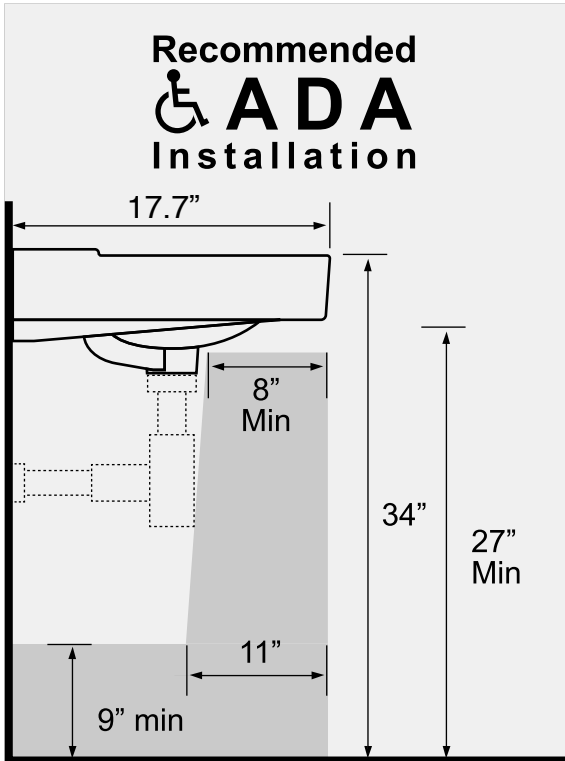

Features

- With overflow.
- Modern design.

Material

- White ceramic bathroom sink.

Installation

- Wall mount installation.
- Drop in installation.

Configurations

- Single Hole.
- Three Hole (8-inch centers).

Nameek's One-Year Limited Warranty

See website for warranty information details.

Technical Information

Bowl type:	Single
Installation:	Wall mounted Drop In
Bowl dimensions:	Length: 22.8" Width: 18.9" Depth: 5.3"
Drain hole:	1.75"
Faucet hole:	1.38"
Hole configurations:	1, 3
Weight:	33 lbs