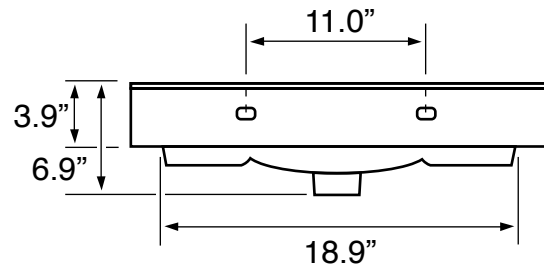

Features

- With overflow.
- Modern design.

Material

- White ceramic bathroom sink.

Installation

- Wall mount installation.
- Drop in installation.

Configurations

- Single Hole.
- Three Hole (8-inch centers).

Nameek's One-Year Limited Warranty

See website for warranty information details.

Technical Information

Bowl type:	Single
Installation:	Wall mounted Drop In
Bowl dimensions:	Length: 22.8" Width: 18.9" Depth: 5.3"
Drain hole:	1.75"
Faucet hole:	1.38"
Hole configurations:	1, 3
Weight:	33 lbs