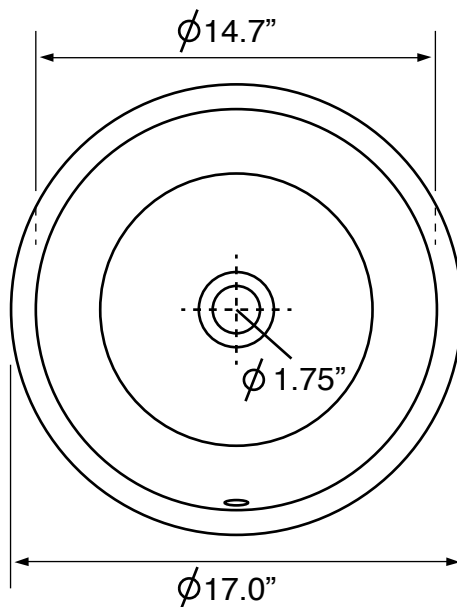

Features

- With overflow.
- Modern design.

Material

- White ceramic bathroom sink.

Installation

- Undermount installation.

Nameek's One-Year Limited Warranty

See website for warranty information details.

Technical Information

Bowl type:	Single
Installation:	Undermount
Bowl dimensions:	Length: 15" Width: 15" Depth: 6"
Drain hole:	1.75"
Weight:	20 lbs

Notes

Install this product according to the installation instructions.