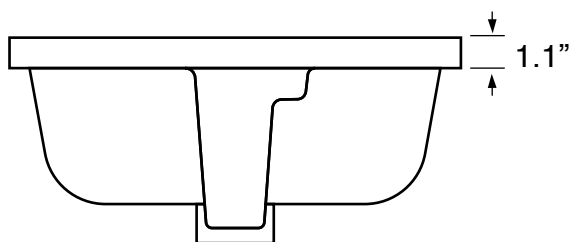

Features

- With overflow.
- Modern design.

Material

- White ceramic bathroom sink.

Installation

- Undermount installation.

Nameek's One-Year Limited Warranty

See website for warranty information details.

Technical Information

Bowl type:	Single
Installation:	Undermount
Bowl dimensions:	Length: 15" Width: 15" Depth: 6"
Drain hole:	1.75"
Weight:	20 lbs

Notes

Install this product according to the installation instructions.