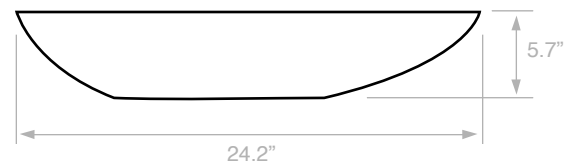

Components

- Bathroom sink
- Mounting hardware: 2 bolts (8 mm), 2 nuts, 2 washers, 2 wall anchors, and 2 sleeves

Nameek's One-Year Limited Warranty

See website for warranty information details.

Recommended ADA Installation