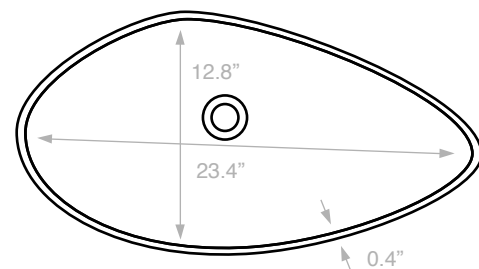

Components

- Bathroom sink
- Mounting hardware: 2 bolts (8 mm), 2 nuts, 2 washers, 2 wall anchors, and 2 sleeves

Nameek's One-Year Limited Warranty

See website for warranty information details.

Recommended ADA Installation