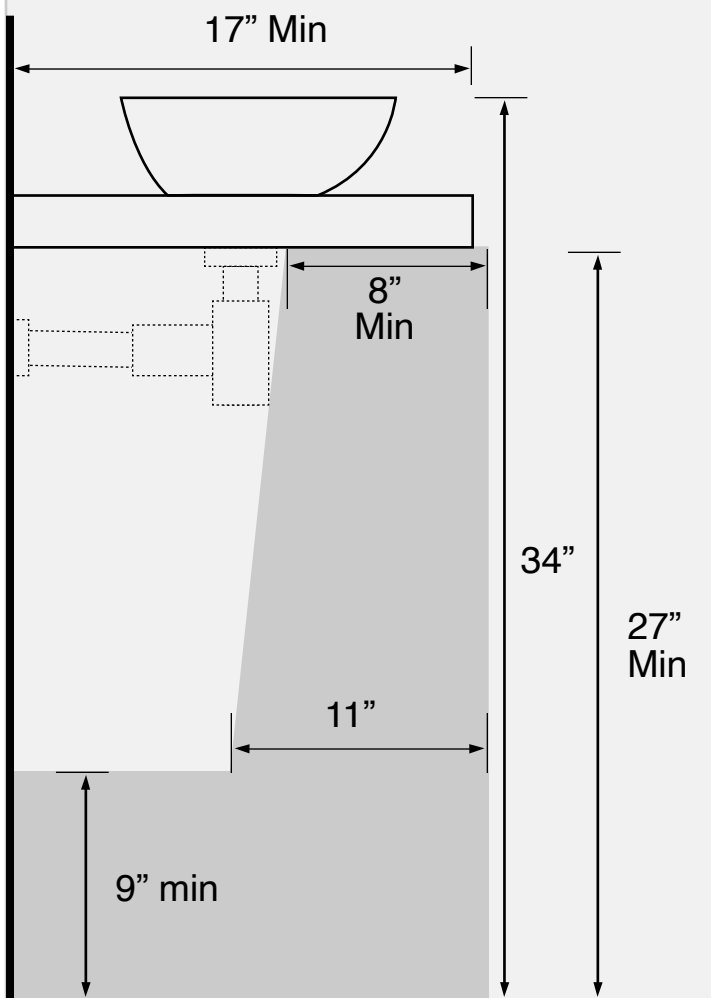

Components

- Bathroom sink
- Mounting hardware: 2 bolts (8 mm), 2 nuts, 2 washers, 2 wall anchors, and 2 sleeves

Nameek's One-Year Limited Warranty

See website for warranty information details.

Recommended ADA Installation

Notes

Install this product according to the installation instructions. ADA compliant when installed to the specific requirements of these regulations.