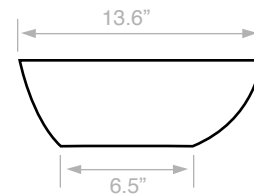

Components

- Bathroom sink
- Mounting hardware: 2 bolts (8 mm), 2 nuts, 2 washers, 2 wall anchors, and 2 sleeves

Nameek's One-Year Limited Warranty

See website for warranty information details.

Recommended ADA Installation