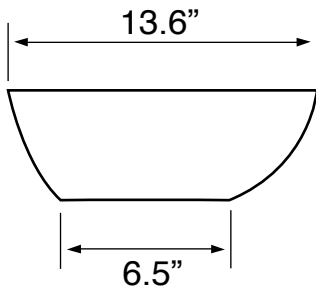

## Technical Information

Bowl type:	Single
Installation:	Vessel
Bowl dimensions:	Length: 17.8"
	Width: 23.4"
	Depth: 4.9"
Drain hole:	1.75"
Faucet hole:	1.38"
Weight:	15 lbs