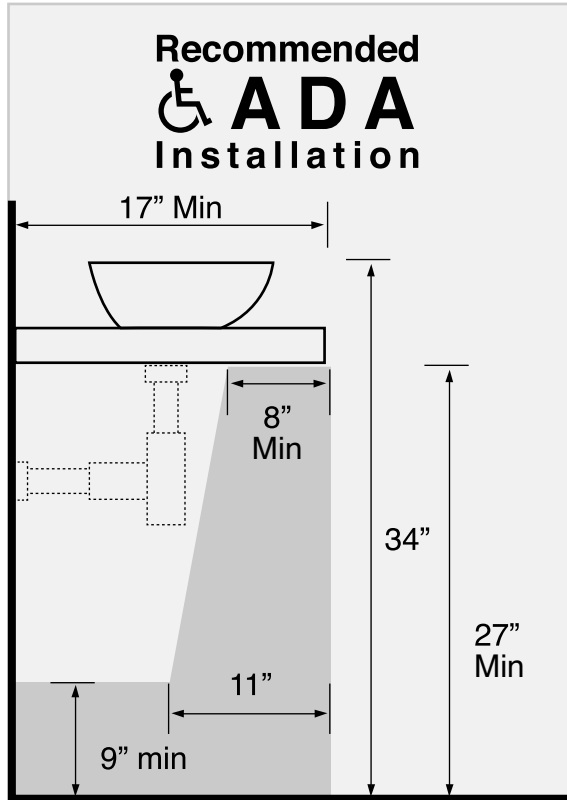

## Material

- White ceramic bathroom sink.

## Technical Information

Bowl type:	Single
Installation:	Vessel
Bowl dimensions:	Length: 17.8"
	Width: 23.4"
	Depth: 4.9"
Drain hole:	1.75"
Faucet hole:	1.38"
Weight:	15 lbs