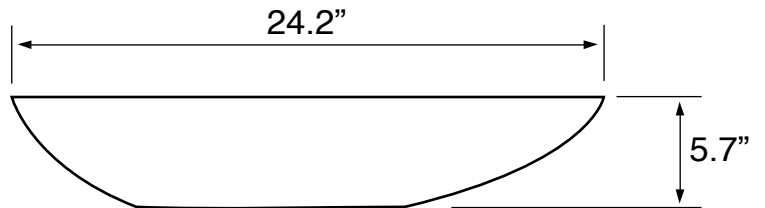

## Technical Information

Bowl type:	Single
Installation:	Vessel
Bowl dimensions:	Length: 17.8"
	Width: 23.4"
	Depth: 4.9"
Drain hole:	1.75"
Faucet hole:	1.38"
Weight:	15 lbs