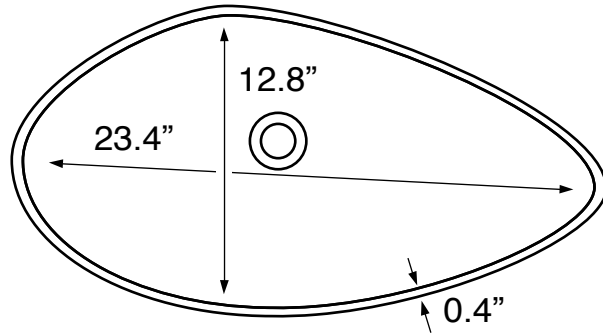

## Technical Information

Bowl type:	Single
Installation:	Vessel
Bowl dimensions:	Length: 17.8"
	Width: 23.4"
	Depth: 4.9"
Drain hole:	1.75"
Faucet hole:	1.38"
Weight:	15 lbs