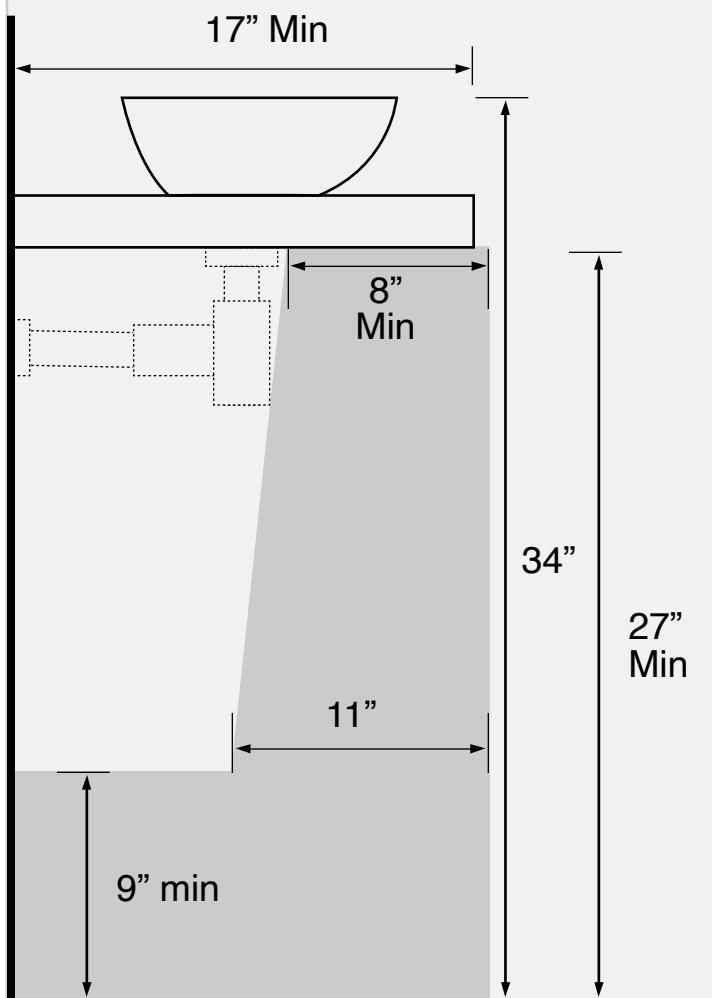

Components

- Bathroom sink
- Mounting hardware: 2 bolts (8 mm), 2 nuts, 2 washers, 2 wall anchors, and 2 sleeves

Nameek's One-Year Limited Warranty

See website for warranty information details.

Recommended ADA Installation

Notes

Install this product according to the installation instructions. ADA compliant when installed to the specific requirements of these regulations.