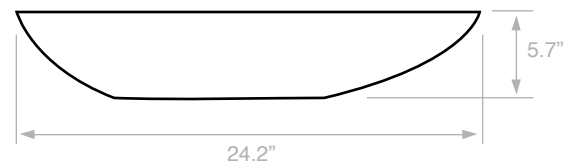

Components

- Bathroom sink
- Mounting hardware: 2 bolts (8 mm), 2 nuts, 2 washers, 2 wall anchors, and 2 sleeves

Nameek's One-Year Limited Warranty

See website for warranty information details.

Recommended ADA Installation