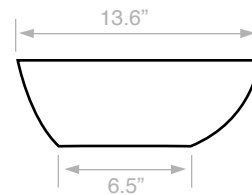

Components

- Bathroom sink
- Mounting hardware: 2 bolts (8 mm), 2 nuts, 2 washers, 2 wall anchors, and 2 sleeves

Nameek's One-Year Limited Warranty

See website for warranty information details.

Recommended ADA Installation