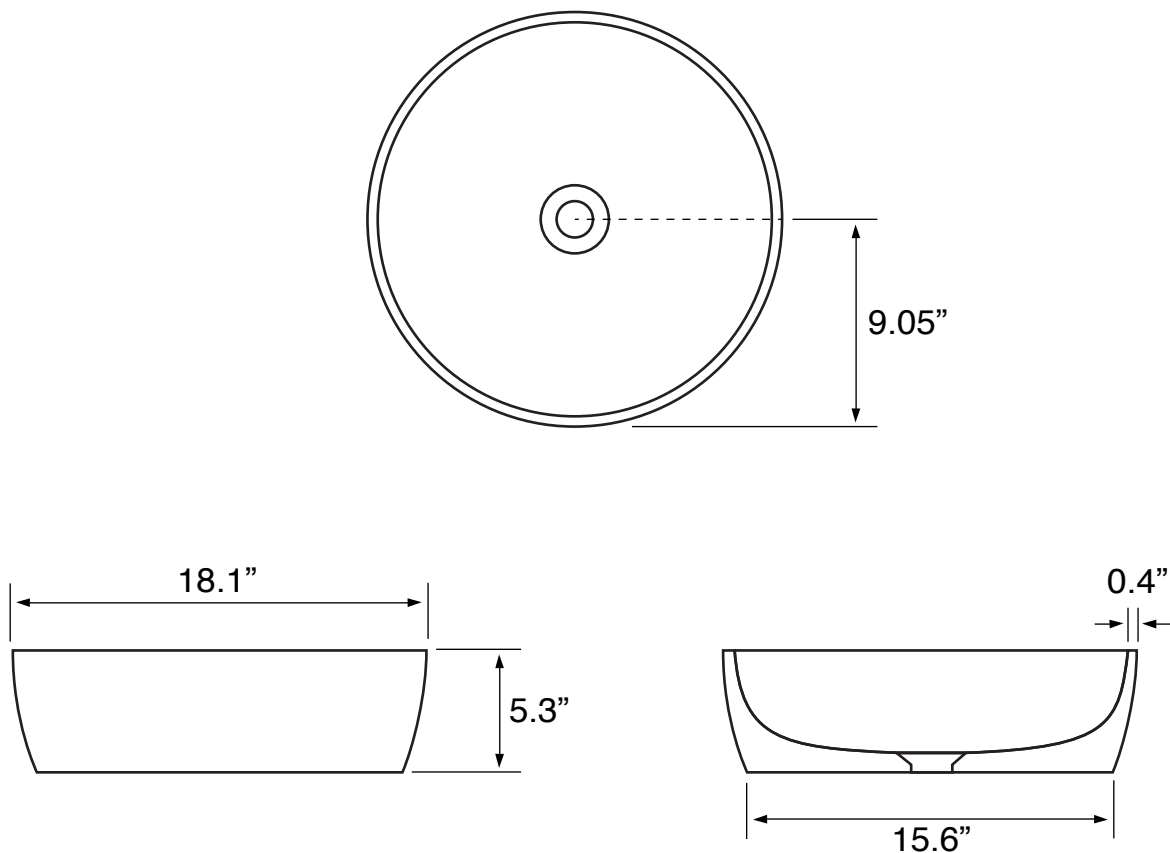

Features

- Without overflow.
- Modern design.

Material

- Matte black ceramic bathroom sink.

Installation

- Vessel / above-counter installation.

Nameek's One-Year Limited Warranty

See website for warranty information details.

Color/Finish Details

Color	Code	Description
■	97	Matte black

Technical Information

Bowl type:	Single
Installation:	Vessel
Bowl dimensions:	Length: 17.32"
	Width: 17.32"
	Depth: 4.53"
Drain hole:	1.75"
Faucet hole:	1.38"
Weight:	20 lbs