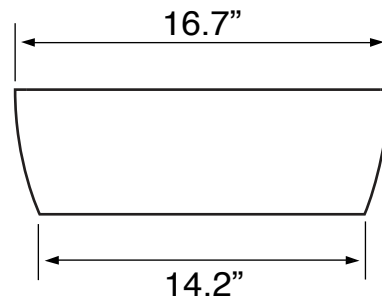

Technical Information

Bowl type:	Single
Installation:	Vessel
Bowl dimensions:	Length: 25.59"
	Width: 15.94"
	Depth: 4.53"
Drain hole:	1.75"
Weight:	30 lbs

Notes

Install this product according to the installation instructions.