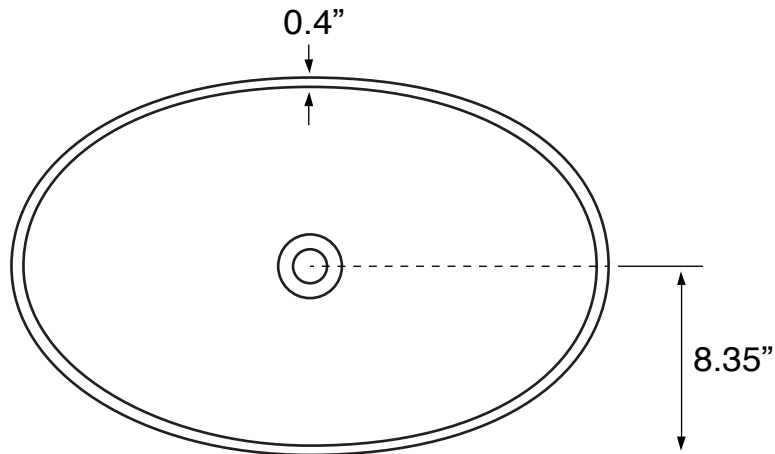

Features

- Without overflow.
- Modern design.

Material

- Matte black ceramic bathroom sink.

Installation

- Vessel / above-counter installation.

Color/Finish Details

Color	Code	Description
■	97	Matte black

Technical Information

Bowl type:	Single
Installation:	Vessel
Bowl dimensions:	Length: 25.59"
	Width: 15.94"
	Depth: 4.53"
Drain hole:	1.75"
Weight:	30 lbs

Notes

Install this product according to the installation instructions.