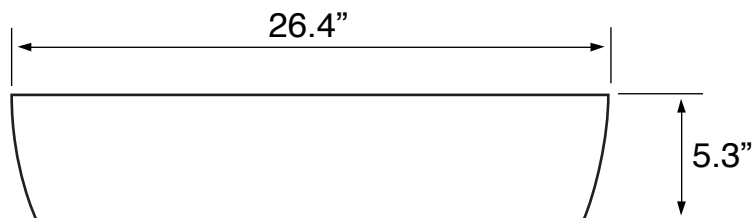

Features

- Without overflow.
- Modern design.

Material

- Matte black ceramic bathroom sink.

Installation

- Vessel / above-counter installation.

Color/Finish Details

Color	Code	Description
■	97	Matte black

Technical Information

Bowl type:	Single
Installation:	Vessel
Bowl dimensions:	Length: 25.59"
	Width: 15.94"
	Depth: 4.53"
Drain hole:	1.75"
Weight:	30 lbs

Notes

Install this product according to the installation instructions.