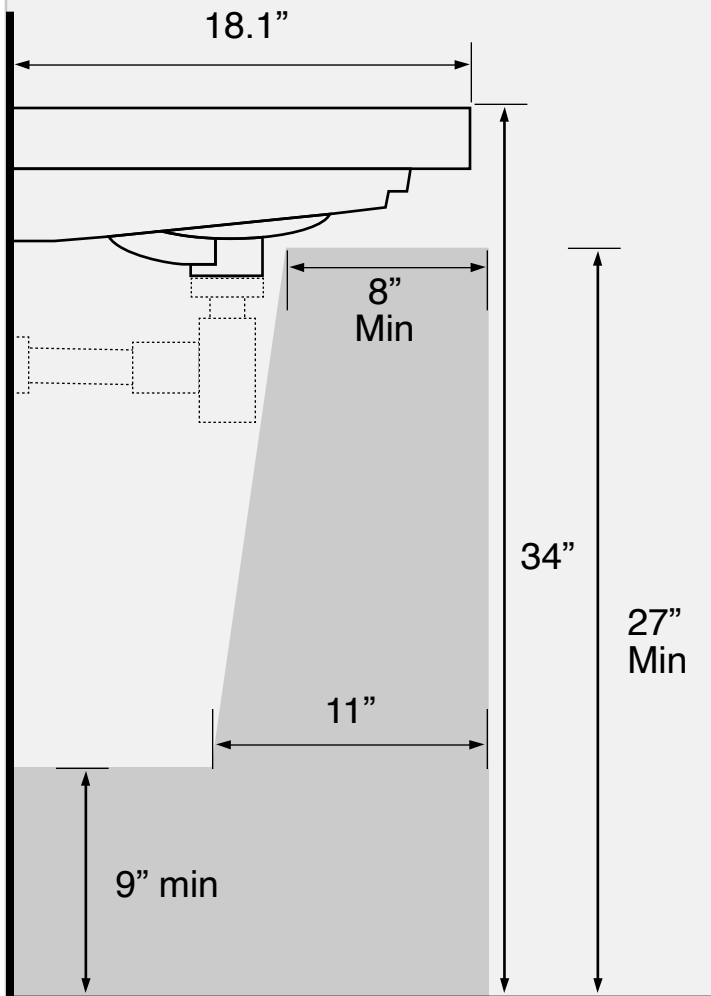

Components

- Bathroom sink
- Mounting hardware: 2 bolts (8 mm), 2 nuts, 2 washers, 2 wall anchors, and 2 sleeves

Nameek's One-Year Limited Warranty

See website for warranty information details.

Recommended ADA Installation

Notes

Install this product according to the installation instructions. ADA compliant when installed to the specific requirements of these regulations.