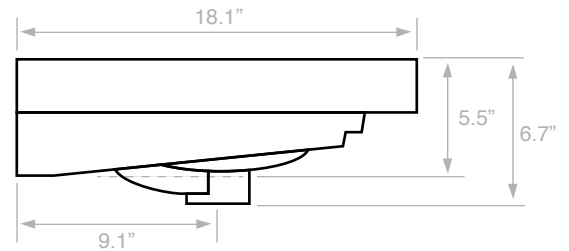

Components

- Bathroom sink
- Mounting hardware: 2 bolts (8 mm), 2 nuts, 2 washers, 2 wall anchors, and 2 sleeves

Nameek's One-Year Limited Warranty

See website for warranty information details.

Recommended ADA Installation