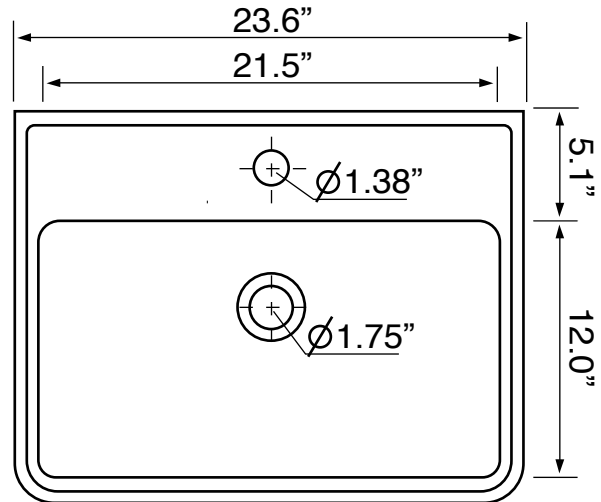

Features

- With overflow.
- Modern design.

Material

- White ceramic bathroom sink.

Installation

- Wall mounted installation.
- Drop in installation.

Configurations

- Single Hole.
- Three Hole (8-inch centers).

Nameek's One-Year Limited Warranty

See website for warranty information details.

Technical Information

Bowl type:	Single
Installation:	Wall mounted Drop in
Bowl dimensions:	Depth: 3" Width: 12.0" Length: 21.5"
Drain hole:	1.75"
Faucet hole:	1.38"
Hole configurations:	1, 3
Weight:	30 lbs