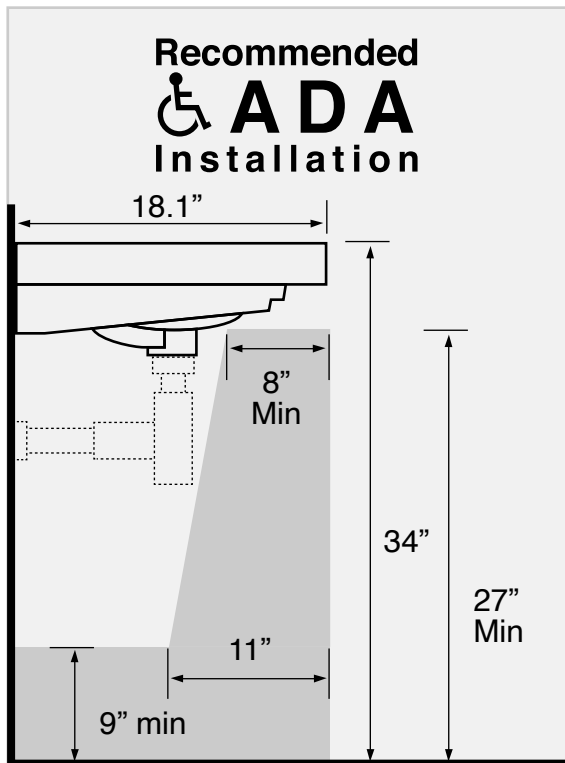

Features

- With overflow.
- Modern design.

Material

- White ceramic bathroom sink.

Installation

- Wall mounted installation.
- Drop in installation.

Configurations

- Single Hole.
- Three Hole (8-inch centers).

Nameek's One-Year Limited Warranty

See website for warranty information details.

Technical Information

Bowl type:	Single
Installation:	Wall mounted Drop in
Bowl dimensions:	Depth: 3" Width: 12.0" Length: 21.5"
Drain hole:	1.75"
Faucet hole:	1.38"
Hole configurations:	1, 3
Weight:	30 lbs