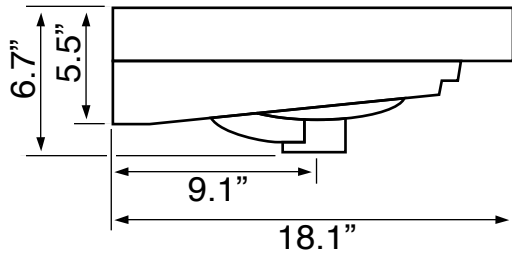

Features

- With overflow.
- Modern design.

Material

- White ceramic bathroom sink.

Installation

- Wall mounted installation.
- Drop in installation.

Configurations

- Single Hole.
- Three Hole (8-inch centers).

Nameek's One-Year Limited Warranty

See website for warranty information details.

Technical Information

Bowl type:	Single
Installation:	Wall mounted Drop in
Bowl dimensions:	Depth: 3" Width: 12.0" Length: 21.5"
Drain hole:	1.75"
Faucet hole:	1.38"
Hole configurations:	1, 3
Weight:	30 lbs