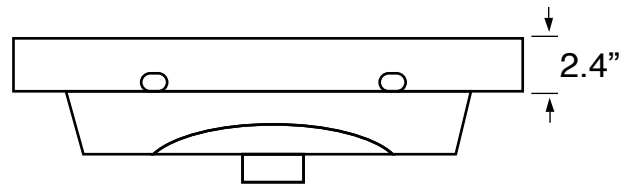

Features

- With overflow.
- Modern design.

Material

- White ceramic bathroom sink.

Installation

- Wall mounted installation.
- Drop in installation.

Configurations

- Single Hole.
- Three Hole (8-inch centers).

Nameek's One-Year Limited Warranty

See website for warranty information details.

Technical Information

Bowl type:	Single
Installation:	Wall mounted Drop in
Bowl dimensions:	Depth: 3" Width: 12.0" Length: 21.5"
Drain hole:	1.75"
Faucet hole:	1.38"
Hole configurations:	1, 3
Weight:	30 lbs