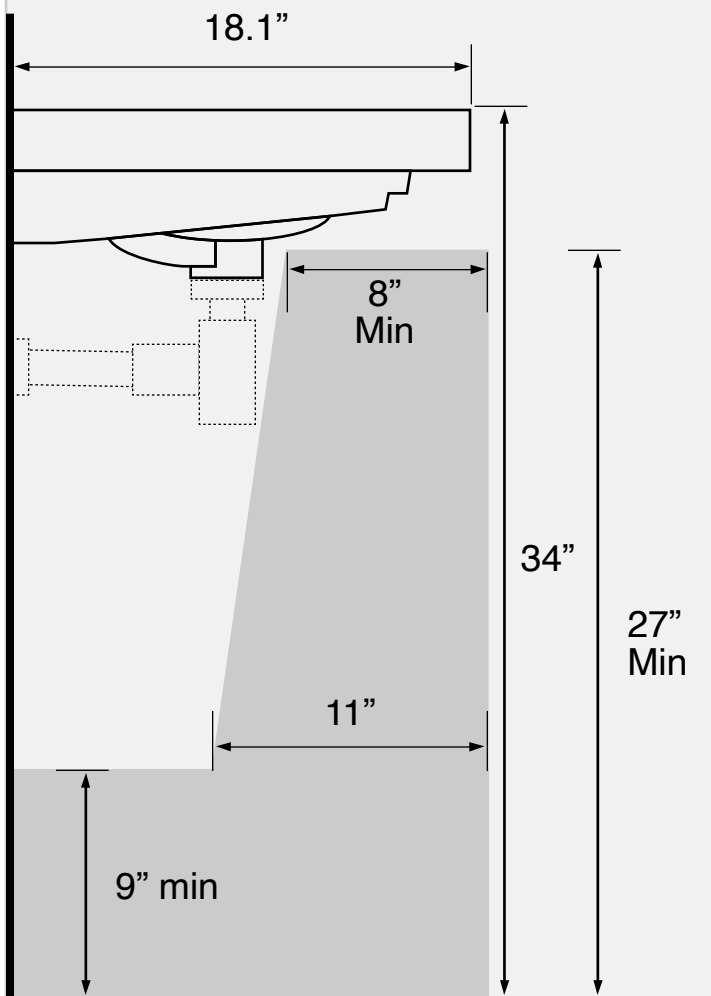

Components

- Bathroom sink
- Mounting hardware: 2 bolts (8 mm), 2 nuts, 2 washers, 2 wall anchors, and 2 sleeves

Nameek's One-Year Limited Warranty

See website for warranty information details.

Recommended ADA Installation

Notes

Install this product according to the installation instructions. ADA compliant when installed to the specific requirements of these regulations.