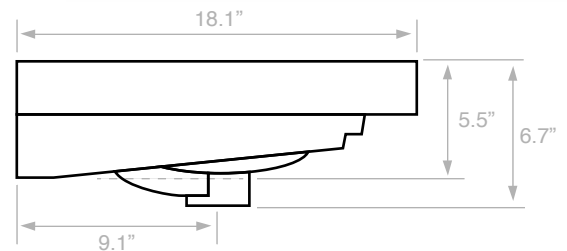

Components

- Bathroom sink
- Mounting hardware: 2 bolts (8 mm), 2 nuts, 2 washers, 2 wall anchors, and 2 sleeves

Nameek's One-Year Limited Warranty

See website for warranty information details.

Recommended ADA Installation