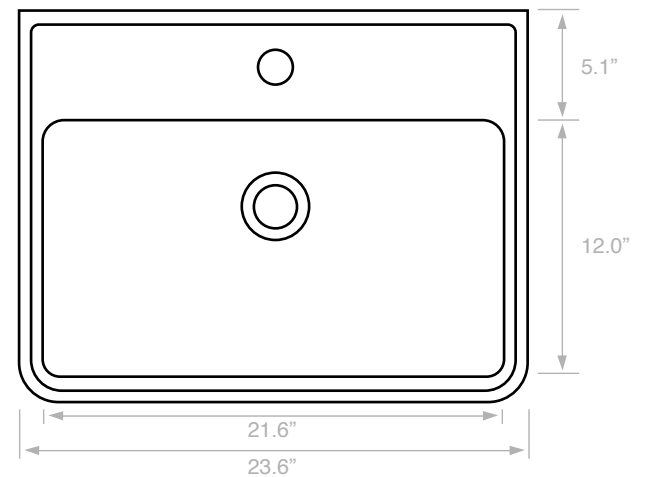

Components

- Bathroom sink
- Mounting hardware: 2 bolts (8 mm), 2 nuts, 2 washers, 2 wall anchors, and 2 sleeves

Nameek's One-Year Limited Warranty

See website for warranty information details.

Recommended ADA Installation