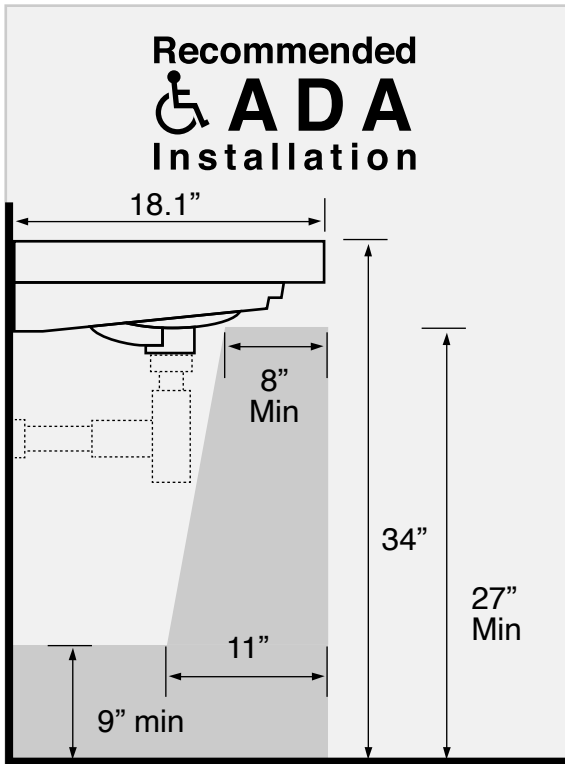

Technical Information

Bowl type:	Single
Installation:	Wall mounted Drop in
Bowl dimensions:	Depth: 3" Width: 12.0" Length: 21.5"
Drain hole:	1.75"
Faucet hole:	1.38"
Hole configurations:	1, 3
Weight:	30 lbs

Notes

Install this product according to the installation instructions.

ADA compliant when installed to the specific requirements of these regulations.

Includes mounting hardware.

USA/Canada: 215.256.4197

Nameek's reserves the right to make revisions without notice to product specifications.
For more information, go to www.nameeks.com