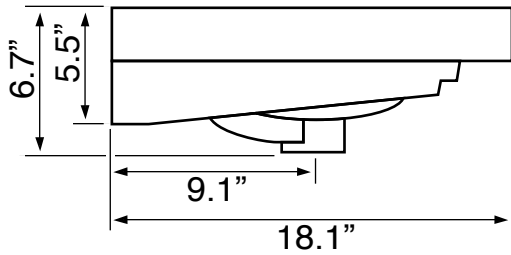

Technical Information

Bowl type:	Single
Installation:	Wall mounted Drop in
Bowl dimensions:	Depth: 3" Width: 12.0" Length: 21.5"
Drain hole:	1.75"
Faucet hole:	1.38"
Hole configurations:	1, 3
Weight:	30 lbs

Notes

Install this product according to the installation instructions.

ADA compliant when installed to the specific requirements of these regulations.

Includes mounting hardware.

USA/Canada: 215.256.4197

Nameek's reserves the right to make revisions without notice to product specifications.
For more information, go to www.nameeks.com