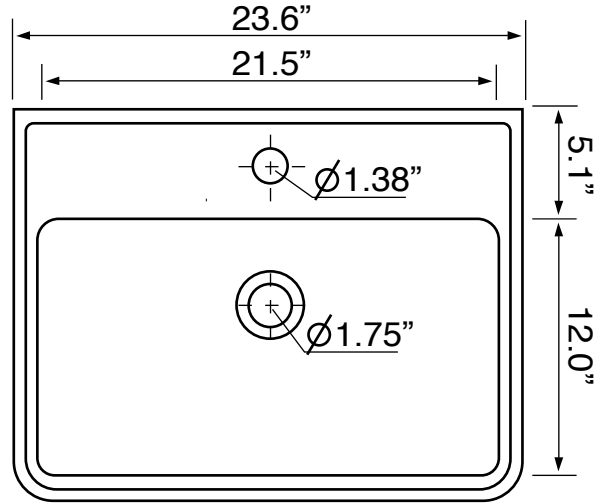

Technical Information

Bowl type:	Single
Installation:	Wall mounted Drop in
Bowl dimensions:	Depth: 3" Width: 12.0" Length: 21.5"
Drain hole:	1.75"
Faucet hole:	1.38"
Hole configurations:	1, 3
Weight:	30 lbs

Notes

Install this product according to the installation instructions.

ADA compliant when installed to the specific requirements of these regulations.

Includes mounting hardware.

USA/Canada: 215.256.4197

Nameek's reserves the right to make revisions without notice to product specifications.
For more information, go to www.nameeks.com