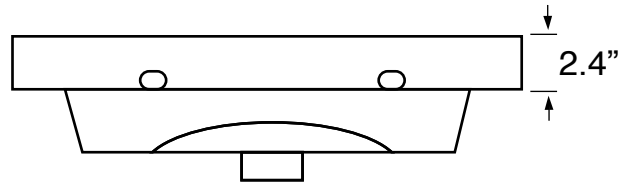

Technical Information

Bowl type:	Single
Installation:	Wall mounted Drop in
Bowl dimensions:	Depth: 3" Width: 12.0" Length: 21.5"
Drain hole:	1.75"
Faucet hole:	1.38"
Hole configurations:	1, 3
Weight:	30 lbs

Notes

Install this product according to the installation instructions.

ADA compliant when installed to the specific requirements of these regulations.

Includes mounting hardware.

USA/Canada: 215.256.4197

Nameek's reserves the right to make revisions without notice to product specifications.
For more information, go to www.nameeks.com