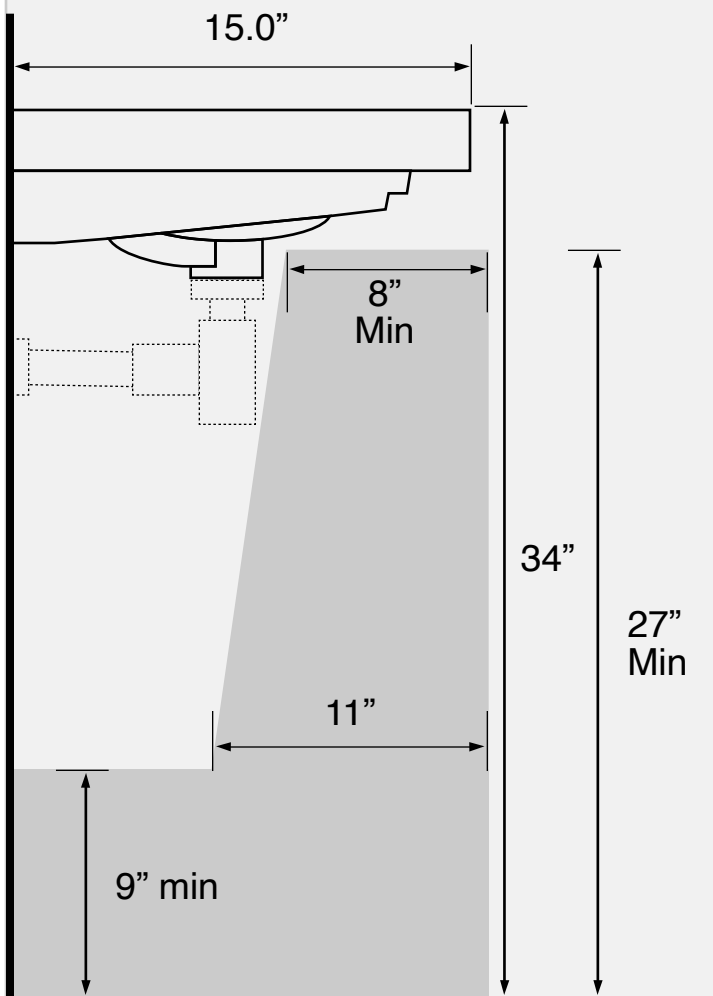

Components

- Bathroom sink
- Mounting hardware: 2 bolts (8 mm), 2 nuts, 2 washers, 2 wall anchors, and 2 sleeves

Nameek's One-Year Limited Warranty

See website for warranty information details.

Recommended ADA Installation

Notes

Install this product according to the installation instructions. ADA compliant when installed to the specific requirements of these regulations.