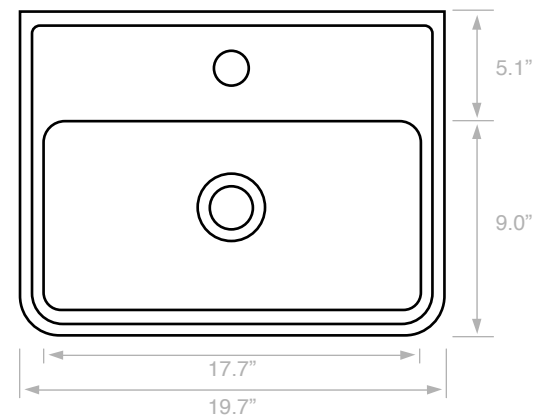

Components

- Bathroom sink
- Mounting hardware: 2 bolts (8 mm), 2 nuts, 2 washers, 2 wall anchors, and 2 sleeves

Nameek's One-Year Limited Warranty

See website for warranty information details.

Recommended ADA Installation