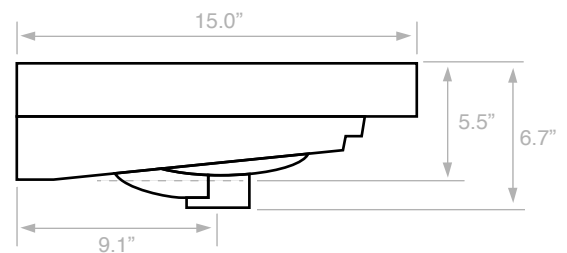

Components

- Bathroom sink
- Mounting hardware: 2 bolts (8 mm), 2 nuts, 2 washers, 2 wall anchors, and 2 sleeves

Nameek's One-Year Limited Warranty

See website for warranty information details.

Recommended ADA Installation