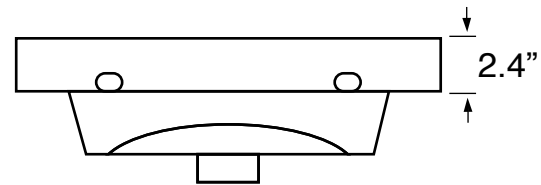

Features

- With overflow.
- Modern design.

Material

- White ceramic bathroom sink.

Installation

- Wall mounted installation.
- Drop in installation.

Configurations

- Single Hole.
- Three Hole (8-inch centers).

Nameek's One-Year Limited Warranty

See website for warranty information details.

Technical Information

Bowl type:	Single
Installation:	Wall mounted Drop in
Bowl dimensions:	Depth: 3" Width: 9.0" Length: 17.7"
Drain hole:	1.75"
Faucet hole:	1.38"
Hole configurations:	1, 3
Weight:	25 lbs