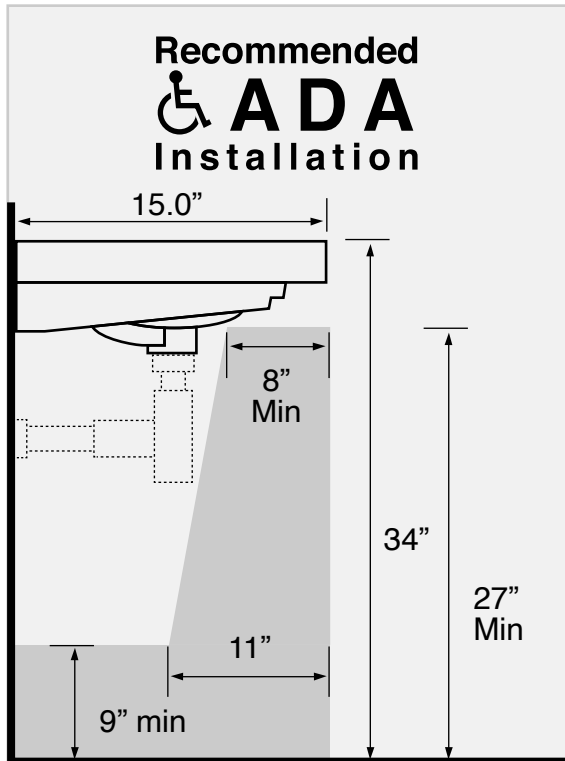

Features

- With overflow.
- Modern design.

Material

- White ceramic bathroom sink.

Installation

- Wall mounted installation.
- Drop in installation.

Configurations

- Single Hole.
- Three Hole (8-inch centers).

Nameek's One-Year Limited Warranty

See website for warranty information details.

Technical Information

Bowl type:	Single
Installation:	Wall mounted Drop in
Bowl dimensions:	Depth: 3" Width: 9.0" Length: 17.7"
Drain hole:	1.75"
Faucet hole:	1.38"
Hole configurations:	1, 3
Weight:	25 lbs