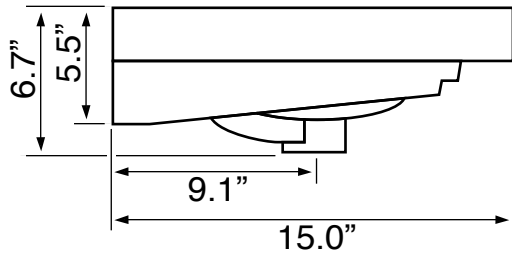

Features

- With overflow.
- Modern design.

Material

- White ceramic bathroom sink.

Installation

- Wall mounted installation.
- Drop in installation.

Configurations

- Single Hole.
- Three Hole (8-inch centers).

Nameek's One-Year Limited Warranty

See website for warranty information details.

Technical Information

Bowl type:	Single
Installation:	Wall mounted Drop in
Bowl dimensions:	Depth: 3" Width: 9.0" Length: 17.7"
Drain hole:	1.75"
Faucet hole:	1.38"
Hole configurations:	1, 3
Weight:	25 lbs