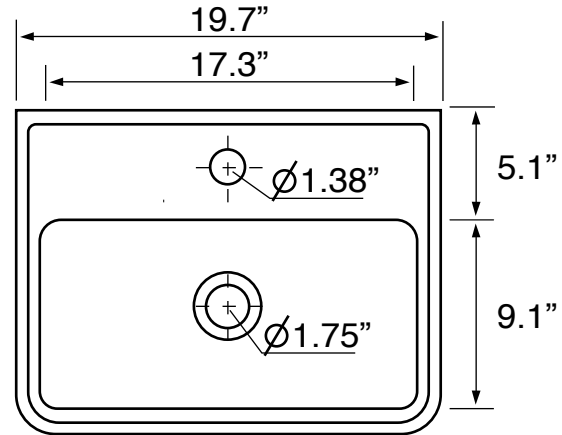

Features

- With overflow.
- Modern design.

Material

- White ceramic bathroom sink.

Installation

- Wall mounted installation.
- Drop in installation.

Configurations

- Single Hole.
- Three Hole (8-inch centers).

Nameek's One-Year Limited Warranty

See website for warranty information details.

Technical Information

Bowl type:	Single
Installation:	Wall mounted Drop in
Bowl dimensions:	Depth: 3" Width: 9.0" Length: 17.7"
Drain hole:	1.75"
Faucet hole:	1.38"
Hole configurations:	1, 3
Weight:	25 lbs