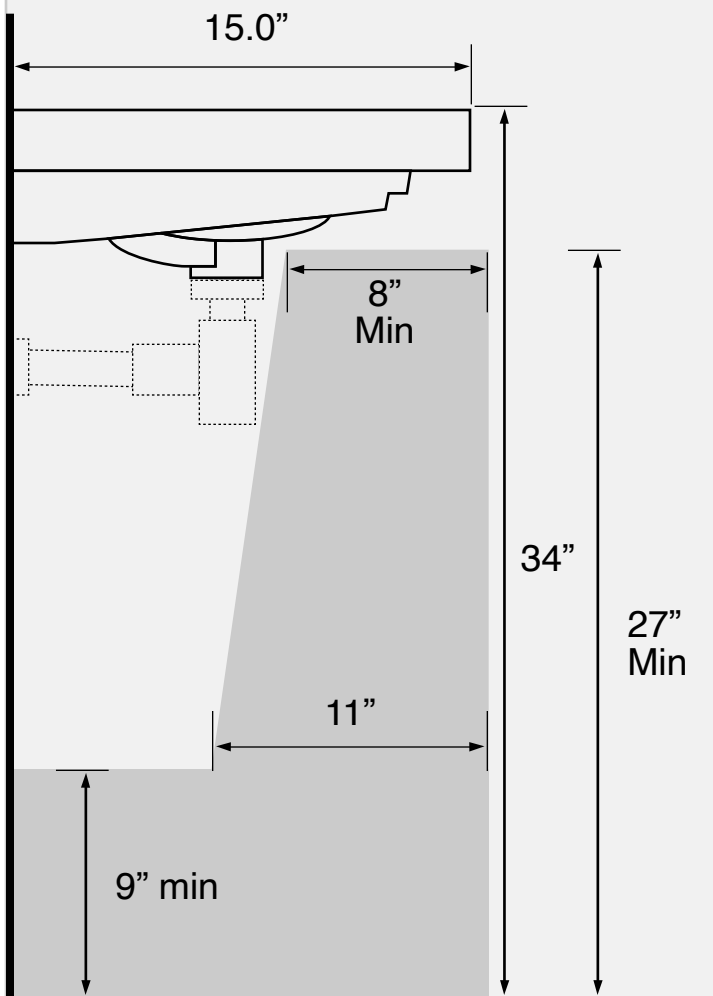

Components

- Bathroom sink
- Mounting hardware: 2 bolts (8 mm), 2 nuts, 2 washers, 2 wall anchors, and 2 sleeves

Nameek's One-Year Limited Warranty

See website for warranty information details.

Recommended ADA Installation

Notes

Install this product according to the installation instructions. ADA compliant when installed to the specific requirements of these regulations.