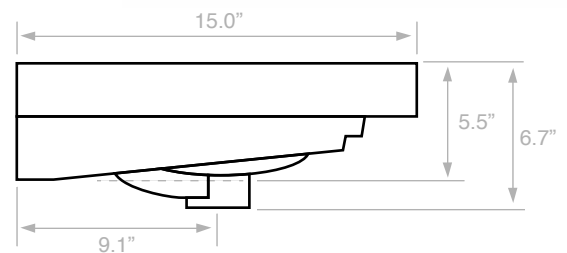

Components

- Bathroom sink
- Mounting hardware: 2 bolts (8 mm), 2 nuts, 2 washers, 2 wall anchors, and 2 sleeves

Nameek's One-Year Limited Warranty

See website for warranty information details.

Recommended ADA Installation