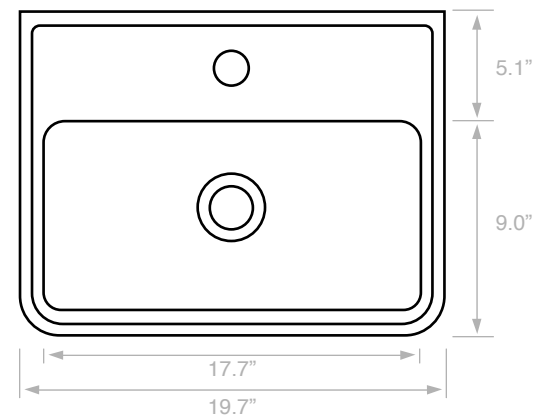

Components

- Bathroom sink
- Mounting hardware: 2 bolts (8 mm), 2 nuts, 2 washers, 2 wall anchors, and 2 sleeves

Nameek's One-Year Limited Warranty

See website for warranty information details.

Recommended ADA Installation