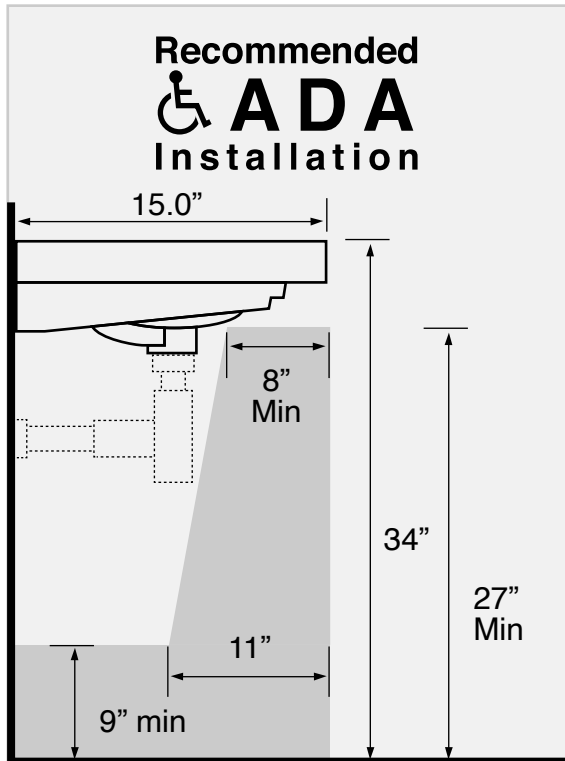

Features

- With overflow.
- Modern design.

Material

- Matte black ceramic bathroom sink.

Installation

- Wall mounted installation.
- Drop in installation.

Configurations

- Single Hole.
- Three Hole (8-inch centers).

Nameek's One-Year Limited Warranty

See website for warranty information details.

Color/Finish Details

Color	Code	Description
■	97	Matte black

Technical Information

Bowl type:	Single
Installation:	Wall mounted Drop in
Bowl dimensions:	Depth: 3" Width: 9.1" Length: 17.3"
Drain hole:	1.75"
Faucet hole:	1.38"
Hole configurations:	1, 3
Weight:	25 lbs