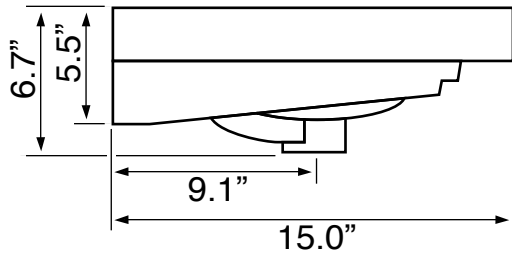

Features

- With overflow.
- Modern design.

Material

- Matte black ceramic bathroom sink.

Installation

- Wall mounted installation.
- Drop in installation.

Configurations

- Single Hole.
- Three Hole (8-inch centers).

Nameek's One-Year Limited Warranty

See website for warranty information details.

Color/Finish Details

Color	Code	Description
■	97	Matte black

Technical Information

Bowl type:	Single
Installation:	Wall mounted Drop in
Bowl dimensions:	Depth: 3" Width: 9.1" Length: 17.3"
Drain hole:	1.75"
Faucet hole:	1.38"
Hole configurations:	1, 3
Weight:	25 lbs