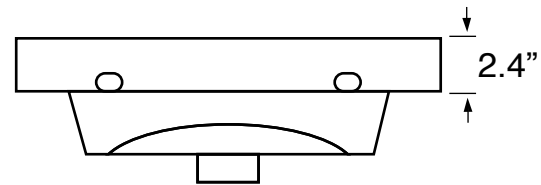

Features

- With overflow.
- Modern design.

Material

- Matte black ceramic bathroom sink.

Installation

- Wall mounted installation.
- Drop in installation.

Configurations

- Single Hole.
- Three Hole (8-inch centers).

Nameek's One-Year Limited Warranty

See website for warranty information details.

Color/Finish Details

Color	Code	Description
■	97	Matte black

Technical Information

Bowl type:	Single
Installation:	Wall mounted Drop in
Bowl dimensions:	Depth: 3" Width: 9.1" Length: 17.3"
Drain hole:	1.75"
Faucet hole:	1.38"
Hole configurations:	1, 3
Weight:	25 lbs