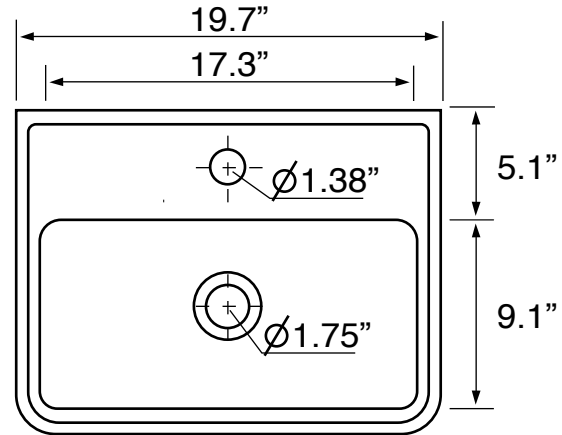

Features

- With overflow.
- Modern design.

Material

- Matte black ceramic bathroom sink.

Installation

- Wall mounted installation.
- Drop in installation.

Configurations

- Single Hole.
- Three Hole (8-inch centers).

Nameek's One-Year Limited Warranty

See website for warranty information details.

Color/Finish Details

Color	Code	Description
■	97	Matte black

Technical Information

Bowl type:	Single
Installation:	Wall mounted Drop in
Bowl dimensions:	Depth: 3" Width: 9.1" Length: 17.3"
Drain hole:	1.75"
Faucet hole:	1.38"
Hole configurations:	1, 3
Weight:	25 lbs