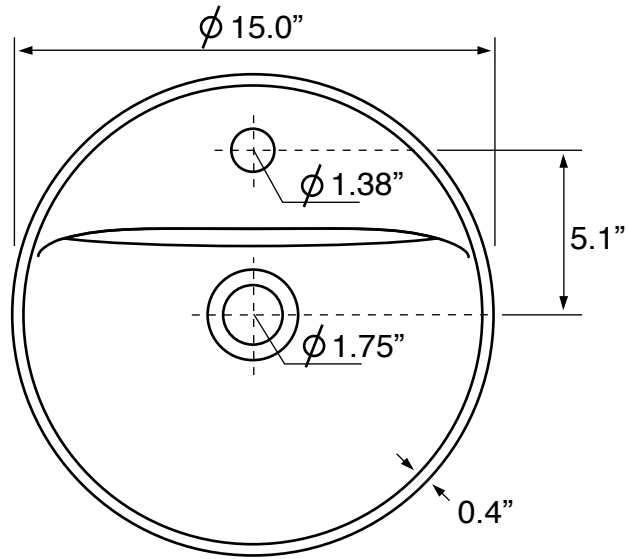

Features

- With overflow.
- Modern design.

Material

- White ceramic bathroom sink.

Installation

- Drop in installation.

Nameek's One-Year Limited Warranty

See website for warranty information details.

Technical Information

Bowl type:	Single
Installation:	Drop In
Bowl dimensions:	Length: 14"
	Width: 10"
	Depth: 6"
Drain hole:	1.75"
Weight:	20 lbs

Notes

Install this product according to the installation instructions.