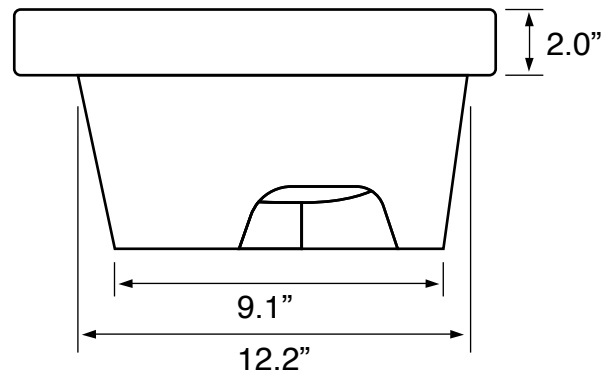

Features

- With overflow.
- Modern design.

Material

- White ceramic bathroom sink.

Installation

- Drop in installation.

Nameek's One-Year Limited Warranty

See website for warranty information details.

Technical Information

Bowl type:	Single
Installation:	Drop In
Bowl dimensions:	Length: 14"
	Width: 10"
	Depth: 6"
Drain hole:	1.75"
Weight:	20 lbs

Notes

Install this product according to the installation instructions.