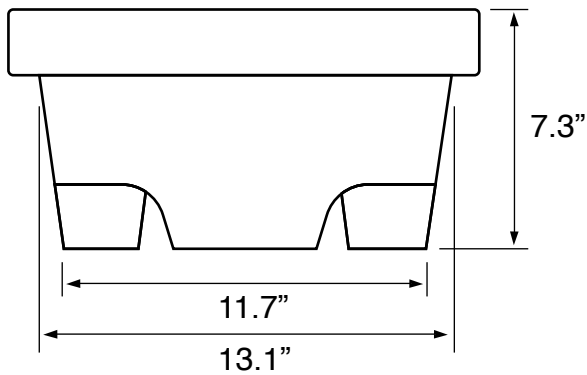

Features

- With overflow.
- Modern design.

Material

- White ceramic bathroom sink.

Installation

- Drop in installation.

Nameek's One-Year Limited Warranty

See website for warranty information details.

Technical Information

Bowl type:	Single
Installation:	Drop In
Bowl dimensions:	Length: 14"
	Width: 10"
	Depth: 6"
Drain hole:	1.75"
Weight:	20 lbs

Notes

Install this product according to the installation instructions.