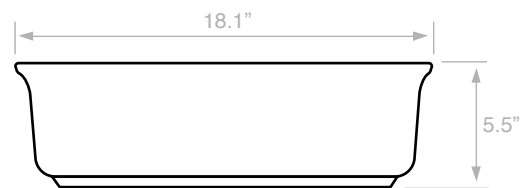

Recommended ADA Installation

Notes

Install this product according to the installation instructions. ADA compliant when installed to the specific requirements of these regulations.