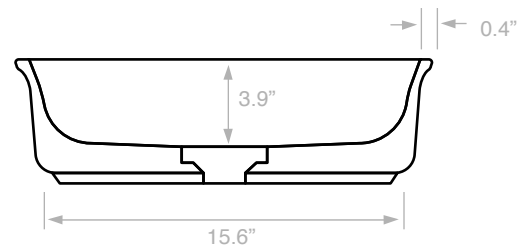

Recommended ADA Installation

Notes

Install this product according to the installation instructions. ADA compliant when installed to the specific requirements of these regulations.