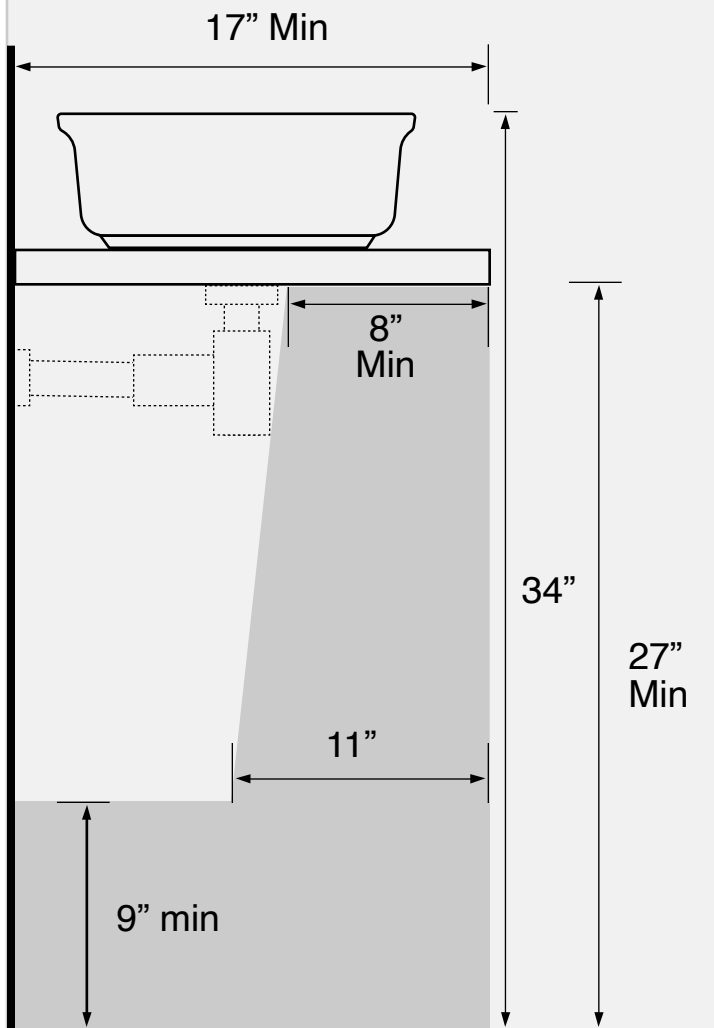

Recommended ADA Installation

Notes

Install this product according to the installation instructions. ADA compliant when installed to the specific requirements of these regulations.