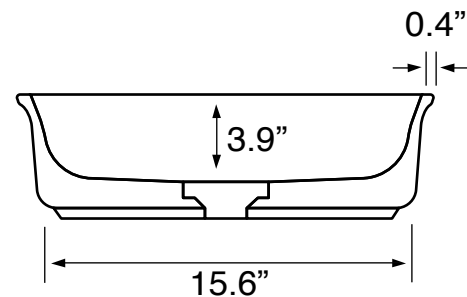

Features

- Without overflow.
- Modern design.

Material

- White ceramic bathroom sink.

Installation

- Vessel / above-counter installation.

Nameek's One-Year Limited Warranty

See website for warranty information details.

Technical Information

Bowl type:	Single
Installation:	Vessel
Bowl dimensions:	Length: 17.3"
	Width: 17.3"
	Depth: 4.7"
Drain hole:	1.75"
Faucet hole:	1.38"
Weight:	20 lbs

Notes

Install this product according to the installation instructions.