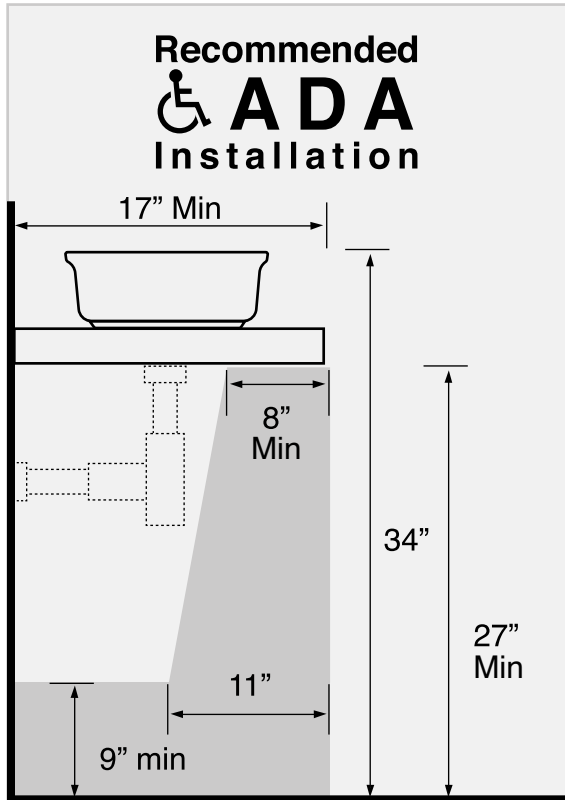

Features

- Without overflow.
- Modern design.

Material

- White ceramic bathroom sink.

Installation

- Vessel / above-counter installation.

Nameek's One-Year Limited Warranty

See website for warranty information details.

Technical Information

Bowl type:	Single
Installation:	Vessel
Bowl dimensions:	Length: 17.3"
	Width: 17.3"
	Depth: 4.7"
Drain hole:	1.75"
Faucet hole:	1.38"
Weight:	20 lbs

Notes

Install this product according to the installation instructions.