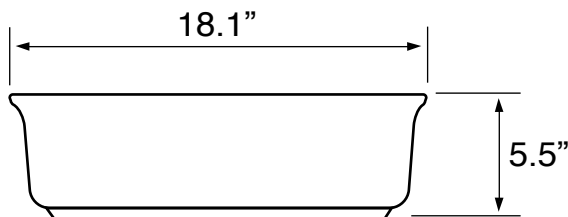

Features

- Without overflow.
- Modern design.

Material

- White ceramic bathroom sink.

Installation

- Vessel / above-counter installation.

Nameek's One-Year Limited Warranty

See website for warranty information details.

Technical Information

Bowl type:	Single
Installation:	Vessel
Bowl dimensions:	Length: 17.3"
	Width: 17.3"
	Depth: 4.7"
Drain hole:	1.75"
Faucet hole:	1.38"
Weight:	20 lbs

Notes

Install this product according to the installation instructions.