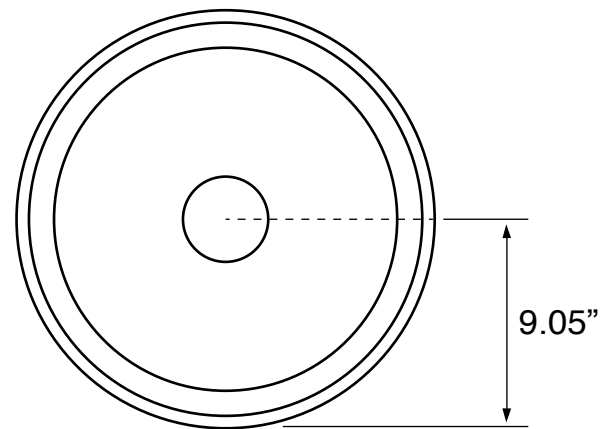

Features

- Without overflow.
- Modern design.

Material

- White ceramic bathroom sink.

Installation

- Vessel / above-counter installation.

Nameek's One-Year Limited Warranty

See website for warranty information details.

Technical Information

Bowl type:	Single
Installation:	Vessel
Bowl dimensions:	Length: 17.3"
	Width: 17.3"
	Depth: 4.7"
Drain hole:	1.75"
Faucet hole:	1.38"
Weight:	20 lbs

Notes

Install this product according to the installation instructions.