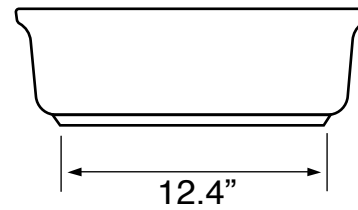

Technical Information

Bowl type:	Single
Installation:	Vessel
Bowl dimensions:	Length: 15.7"
	Width: 25.6"
	Depth: 3.9"
Drain hole:	1.75"
Faucet hole:	1.38"
Weight:	30 lbs

Notes

Install this product according to the installation instructions.