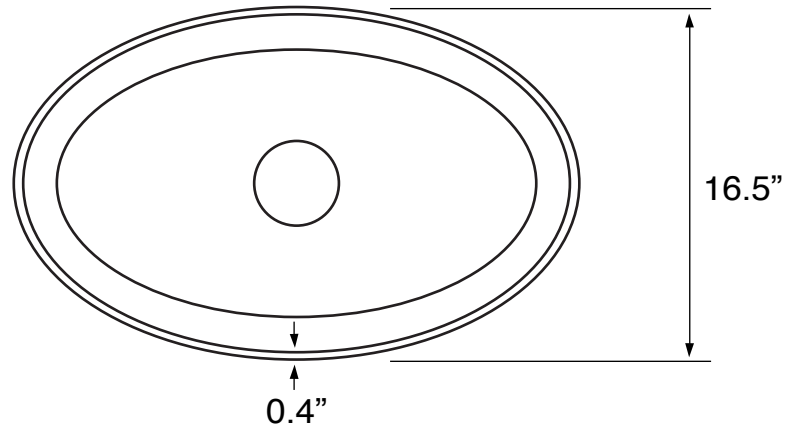

Features

- Without overflow.
- Modern design.

Material

- White ceramic bathroom sink.

Installation

- Vessel / above-counter installation.

Nameek's One-Year Limited Warranty

See website for warranty information details.

Technical Information

Bowl type:	Single
Installation:	Vessel
Bowl dimensions:	Length: 15.7"
	Width: 25.6"
	Depth: 3.9"
Drain hole:	1.75"
Faucet hole:	1.38"
Weight:	30 lbs

Notes

Install this product according to the installation instructions.