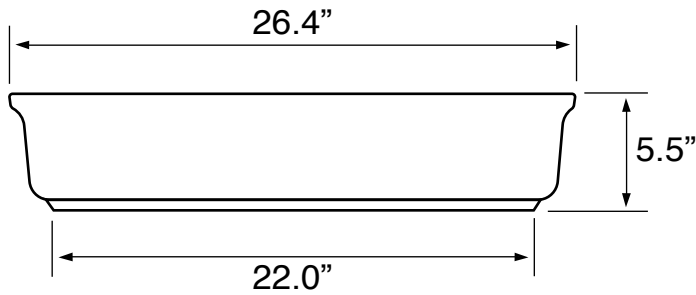

Features

- Without overflow.
- Modern design.

Material

- White ceramic bathroom sink.

Installation

- Vessel / above-counter installation.

Nameek's One-Year Limited Warranty

See website for warranty information details.

Technical Information

Bowl type:	Single
Installation:	Vessel
Bowl dimensions:	Length: 15.7"
	Width: 25.6"
	Depth: 3.9"
Drain hole:	1.75"
Faucet hole:	1.38"
Weight:	30 lbs

Notes

Install this product according to the installation instructions.