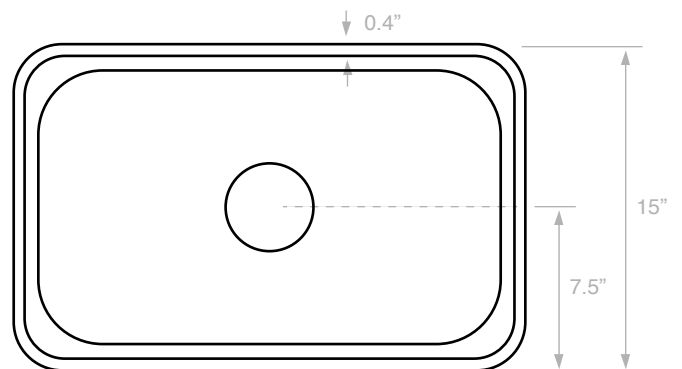

Components

- Bathroom sink
- Mounting hardware: 2 bolts (8 mm), 2 nuts, 2 washers, 2 wall anchors, and 2 sleeves

Nameek's One-Year Limited Warranty

See website for warranty information details.

Recommended ADA Installation