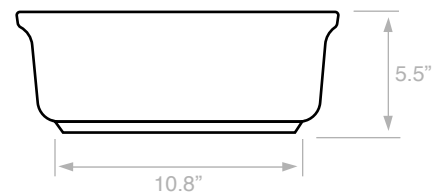

Components

- Bathroom sink
- Mounting hardware: 2 bolts (8 mm), 2 nuts, 2 washers, 2 wall anchors, and 2 sleeves

Nameek's One-Year Limited Warranty

See website for warranty information details.

Recommended ADA Installation