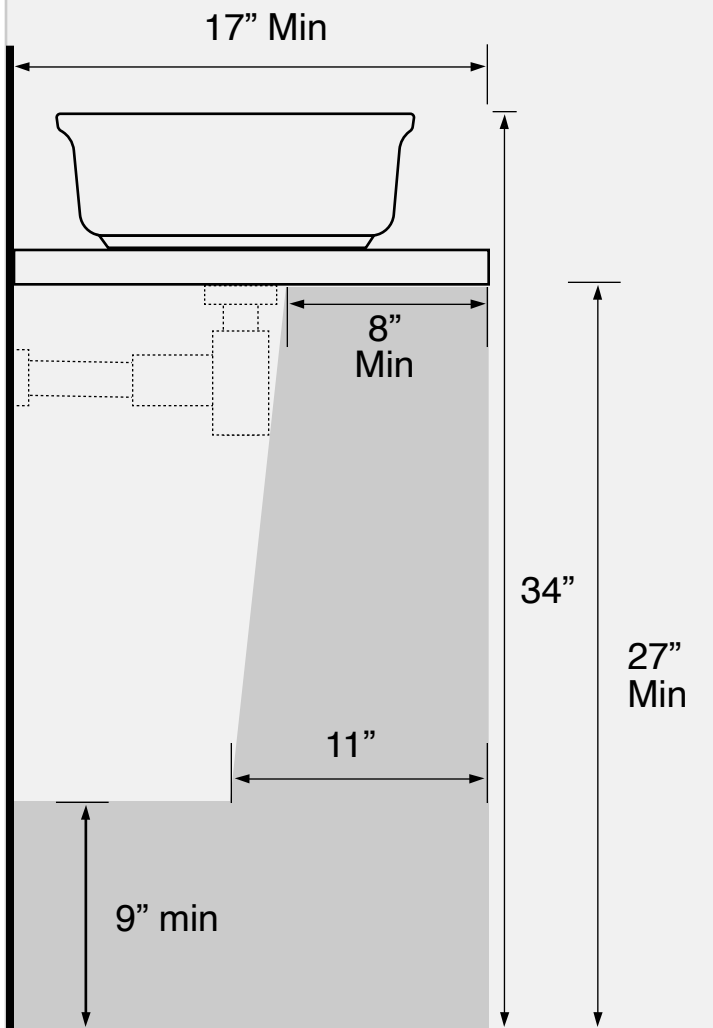

Components

- Bathroom sink
- Mounting hardware: 2 bolts (8 mm), 2 nuts, 2 washers, 2 wall anchors, and 2 sleeves

Nameek's One-Year Limited Warranty

See website for warranty information details.

Recommended ADA Installation

Notes

Install this product according to the installation instructions. ADA compliant when installed to the specific requirements of these regulations.