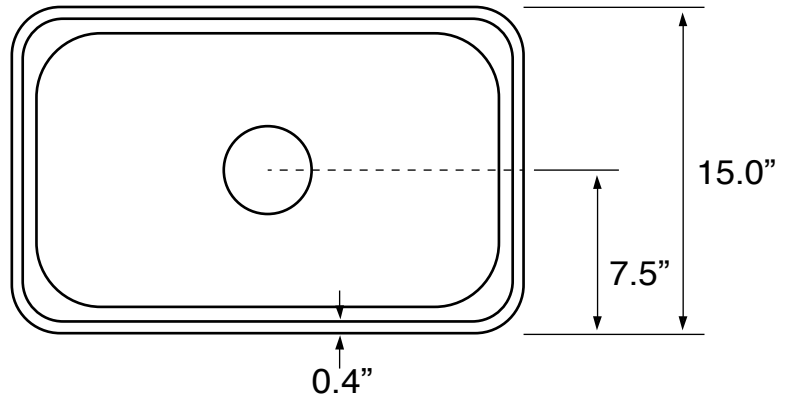

Features

- Without overflow.
- Modern design.

Material

- White ceramic bathroom sink.

Installation

- Vessel / above-counter installation.

Nameek's One-Year Limited Warranty

See website for warranty information details.

Technical Information

Bowl type:	Single
Installation:	Vessel
Bowl dimensions:	Length: 14.2"
	Width: 22.8"
	Depth: 4.7"
Drain hole:	1.75"
Faucet hole:	1.38"
Weight:	30 lbs

Notes

Install this product according to the installation instructions.