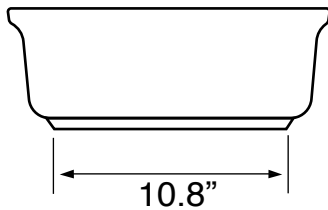

Technical Information

Bowl type:	Single
Installation:	Vessel
Bowl dimensions:	Length: 14.2"
	Width: 22.8"
	Depth: 4.7"
Drain hole:	1.75"
Faucet hole:	1.38"
Weight:	30 lbs

Notes

Install this product according to the installation instructions.