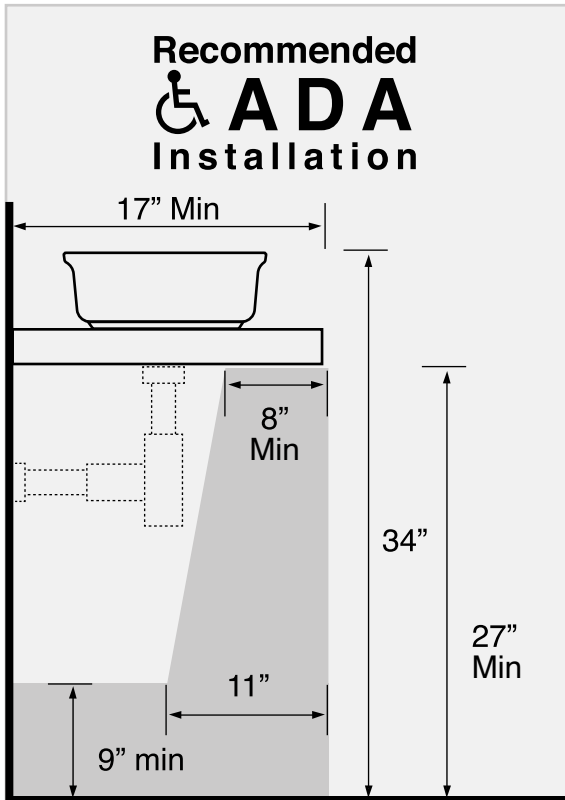

Features

- Without overflow.
- Modern design.

Material

- White ceramic bathroom sink.

Installation

- Vessel / above-counter installation.

Nameek's One-Year Limited Warranty

See website for warranty information details.

Technical Information

Bowl type:	Single
Installation:	Vessel
Bowl dimensions:	Length: 14.2"
	Width: 22.8"
	Depth: 4.7"
Drain hole:	1.75"
Faucet hole:	1.38"
Weight:	30 lbs

Notes

Install this product according to the installation instructions.