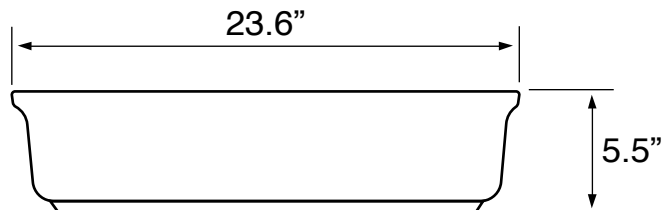

Features

- Without overflow.
- Modern design.

Material

- White ceramic bathroom sink.

Installation

- Vessel / above-counter installation.

Nameek's One-Year Limited Warranty

See website for warranty information details.

Technical Information

Bowl type:	Single
Installation:	Vessel
Bowl dimensions:	Length: 14.2"
	Width: 22.8"
	Depth: 4.7"
Drain hole:	1.75"
Faucet hole:	1.38"
Weight:	30 lbs

Notes

Install this product according to the installation instructions.