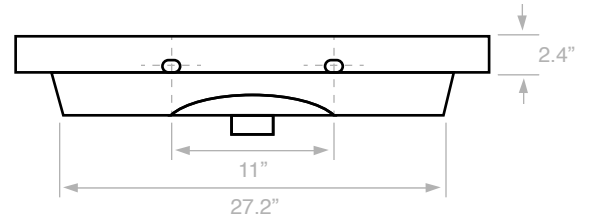

Components

- Bathroom sink
- Mounting hardware: 2 bolts (8 mm), 2 nuts, 2 washers, 2 wall anchors, and 2 sleeves

Nameek's One-Year Limited Warranty

See website for warranty information details.

Recommended ADA Installation