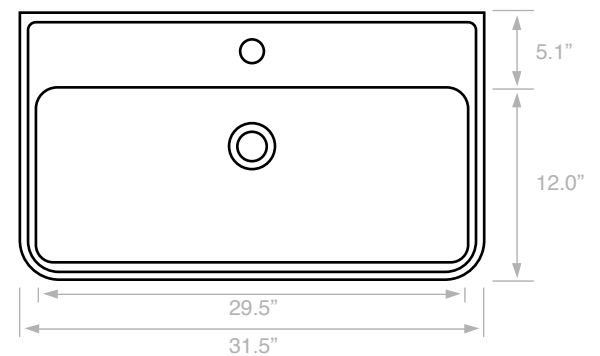

Components

- Bathroom sink
- Mounting hardware: 2 bolts (8 mm), 2 nuts, 2 washers, 2 wall anchors, and 2 sleeves

Nameek's One-Year Limited Warranty

See website for warranty information details.

Recommended ADA Installation