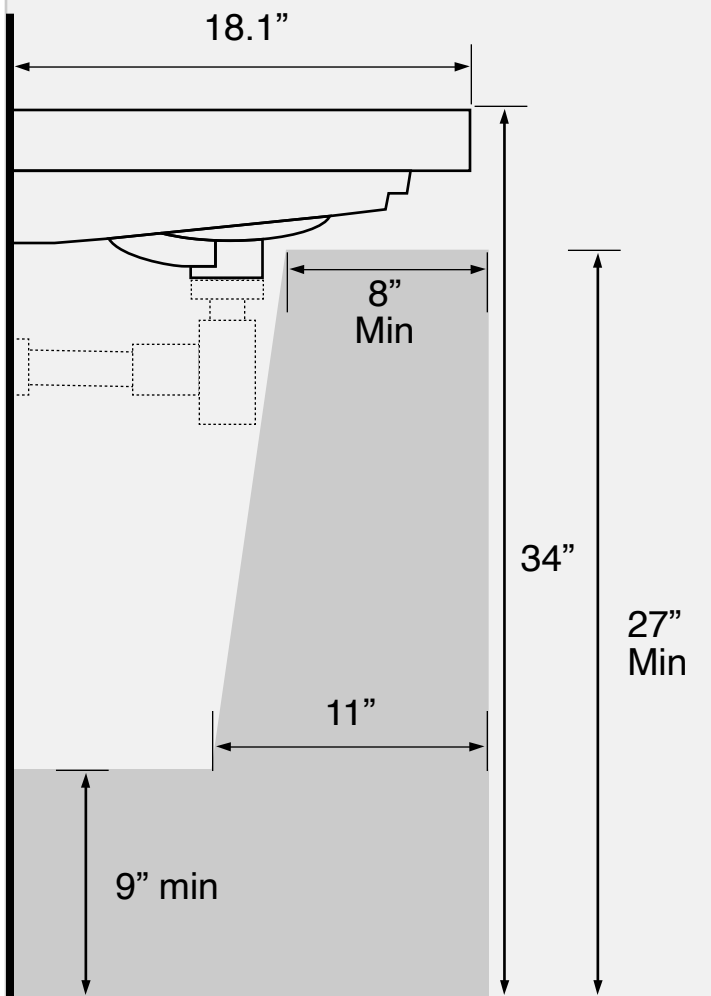

Components

- Bathroom sink
- Mounting hardware: 2 bolts (8 mm), 2 nuts, 2 washers, 2 wall anchors, and 2 sleeves

Nameek's One-Year Limited Warranty

See website for warranty information details.

Recommended ADA Installation

Notes

Install this product according to the installation instructions. ADA compliant when installed to the specific requirements of these regulations.