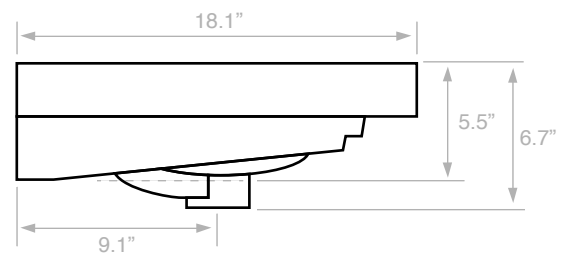

Components

- Bathroom sink
- Mounting hardware: 2 bolts (8 mm), 2 nuts, 2 washers, 2 wall anchors, and 2 sleeves

Nameek's One-Year Limited Warranty

See website for warranty information details.

Recommended ADA Installation