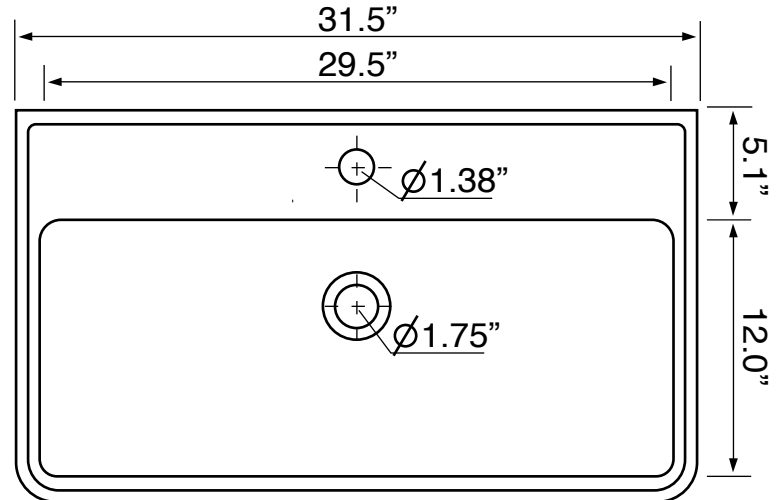

Features

- With overflow.
- Modern design.

Material

- White ceramic bathroom sink.

Installation

- Wall mounted installation.
- Drop in installation.

Configurations

- Single Hole.
- Three Hole (8-inch centers).

Nameek's One-Year Limited Warranty

See website for warranty information details.

Technical Information

Bowl type:	Single
Installation:	Wall mounted Drop in
Bowl dimensions:	Depth: 3.1" Width: 12.0" Length: 29.5"
Drain hole:	1.75"
Faucet hole:	1.38"
Hole configurations:	1, 3
Weight:	40 lbs