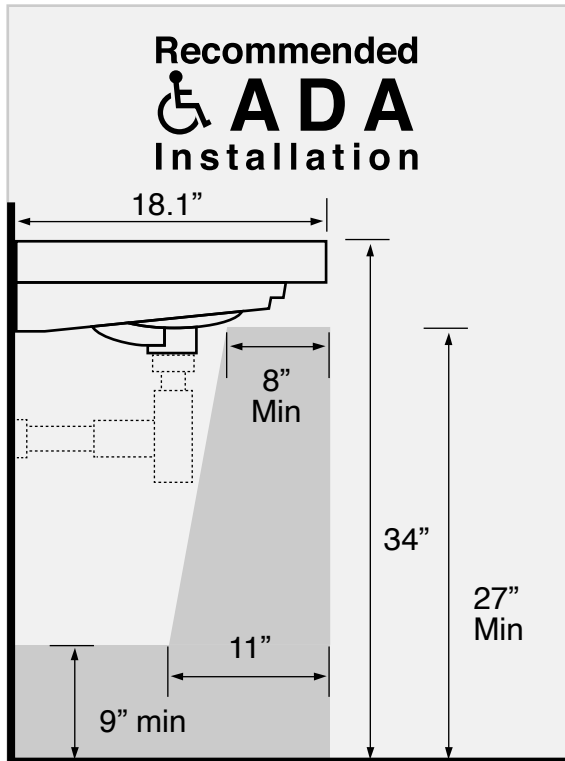

Features

- With overflow.
- Modern design.

Material

- White ceramic bathroom sink.

Installation

- Wall mounted installation.
- Drop in installation.

Configurations

- Single Hole.
- Three Hole (8-inch centers).

Nameek's One-Year Limited Warranty

See website for warranty information details.

Technical Information

Bowl type:	Single
Installation:	Wall mounted Drop in
Bowl dimensions:	Depth: 3.1" Width: 12.0" Length: 29.5"
Drain hole:	1.75"
Faucet hole:	1.38"
Hole configurations:	1, 3
Weight:	40 lbs