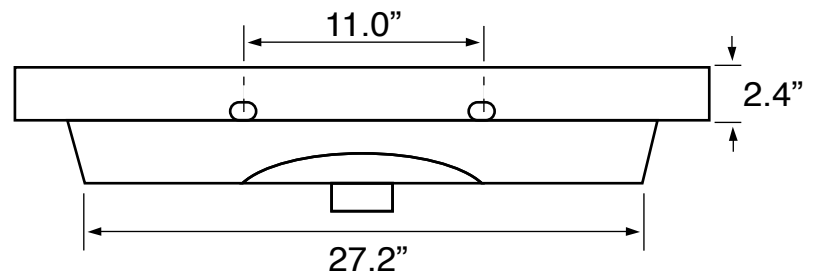

Features

- With overflow.
- Modern design.

Material

- White ceramic bathroom sink.

Installation

- Wall mounted installation.
- Drop in installation.

Configurations

- Single Hole.
- Three Hole (8-inch centers).

Nameek's One-Year Limited Warranty

See website for warranty information details.

Technical Information

Bowl type:	Single
Installation:	Wall mounted Drop in
Bowl dimensions:	Depth: 3.1" Width: 12.0" Length: 29.5"
Drain hole:	1.75"
Faucet hole:	1.38"
Hole configurations:	1, 3
Weight:	40 lbs