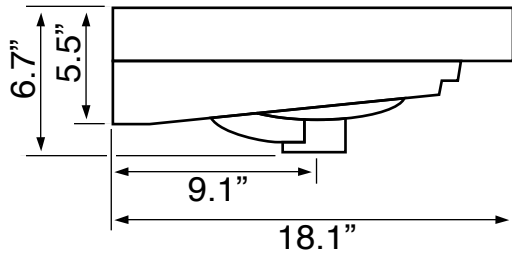

Features

- With overflow.
- Modern design.

Material

- White ceramic bathroom sink.

Installation

- Wall mounted installation.
- Drop in installation.

Configurations

- Single Hole.
- Three Hole (8-inch centers).

Nameek's One-Year Limited Warranty

See website for warranty information details.

Technical Information

Bowl type:	Single
Installation:	Wall mounted Drop in
Bowl dimensions:	Depth: 3.1" Width: 12.0" Length: 29.5"
Drain hole:	1.75"
Faucet hole:	1.38"
Hole configurations:	1, 3
Weight:	40 lbs