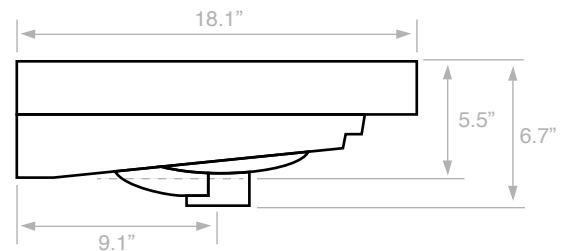

Recommended ADA Installation

Notes

Install this product according to the installation instructions. ADA compliant when installed to the specific requirements of these regulations.