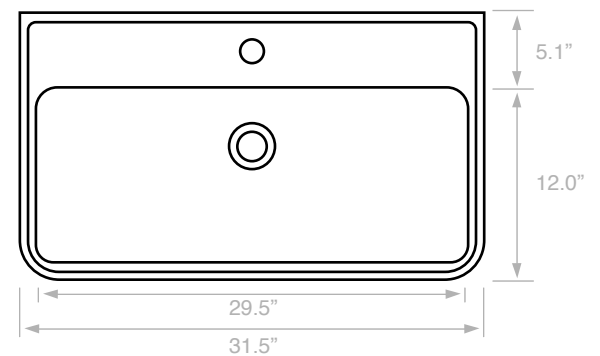

Recommended ADA Installation

Notes

Install this product according to the installation instructions. ADA compliant when installed to the specific requirements of these regulations.