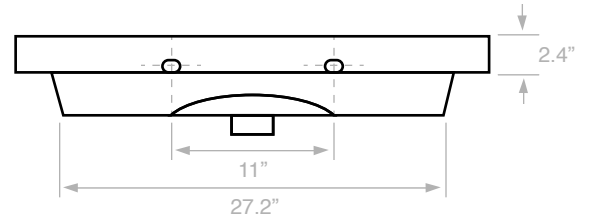

Recommended ADA Installation

Notes

Install this product according to the installation instructions. ADA compliant when installed to the specific requirements of these regulations.