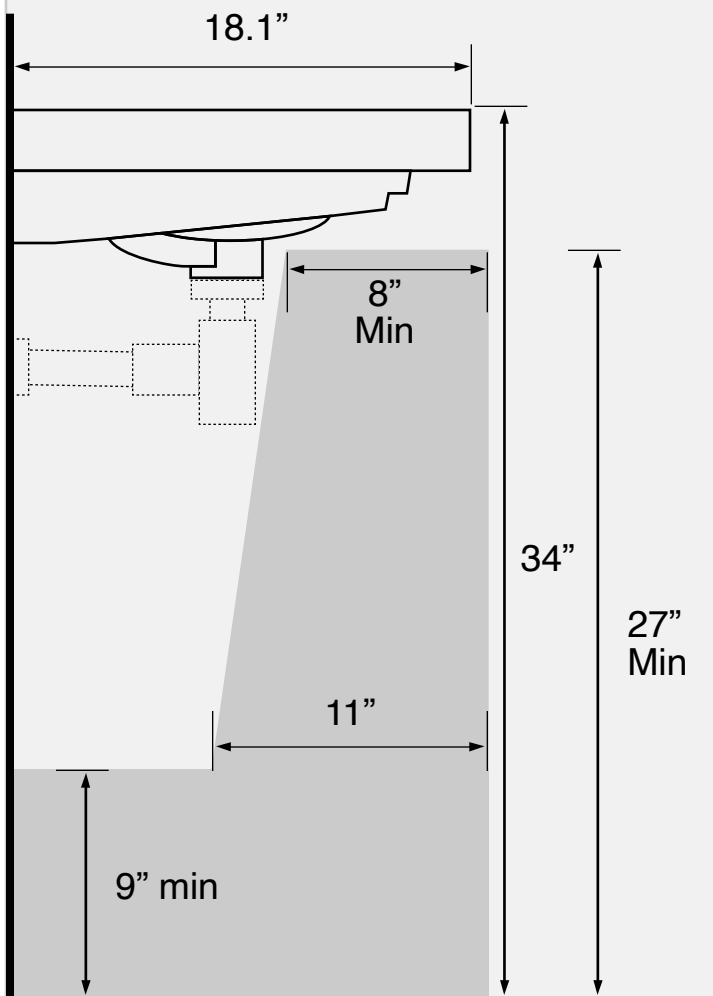

Recommended ADA Installation

Notes

Install this product according to the installation instructions. ADA compliant when installed to the specific requirements of these regulations.