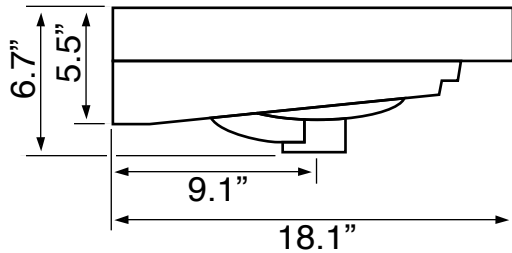

## Configurations

- Single Hole.
- Three Hole (8-inch centers).

## Technical Information

Bowl type:	Single
Installation:	Wall mounted Drop in
Bowl dimensions:	Depth: 3.1" Width: 12.0" Length: 29.5"
Drain hole:	1.75"
Faucet hole:	1.38"
Hole configurations:	1, 3
Weight:	40 lbs