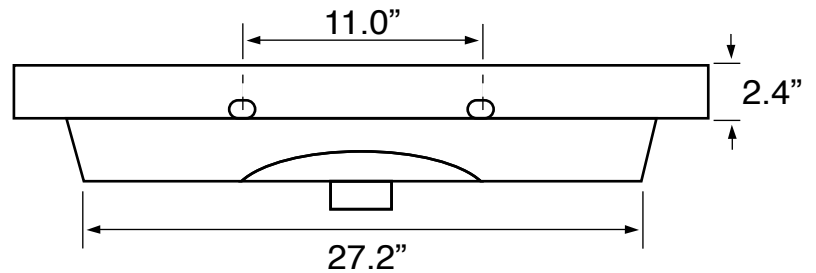

## Configurations

- Single Hole.
- Three Hole (8-inch centers).

## Technical Information

Bowl type:	Single
Installation:	Wall mounted Drop in
Bowl dimensions:	Depth: 3.1" Width: 12.0" Length: 29.5"
Drain hole:	1.75"
Faucet hole:	1.38"
Hole configurations:	1, 3
Weight:	40 lbs