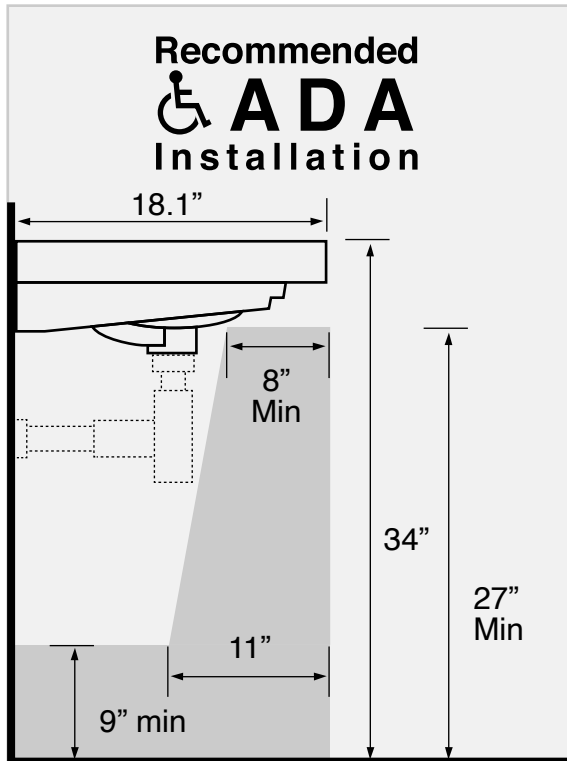

## Installation

- Wall mounted installation.
- Drop in installation.

## Configurations

- Single Hole.
- Three Hole (8-inch centers).

## Technical Information

Bowl type:	Single
Installation:	Wall mounted Drop in
Bowl dimensions:	Depth: 3.1" Width: 12.0" Length: 29.5"
Drain hole:	1.75"
Faucet hole:	1.38"
Hole configurations:	1, 3
Weight:	40 lbs