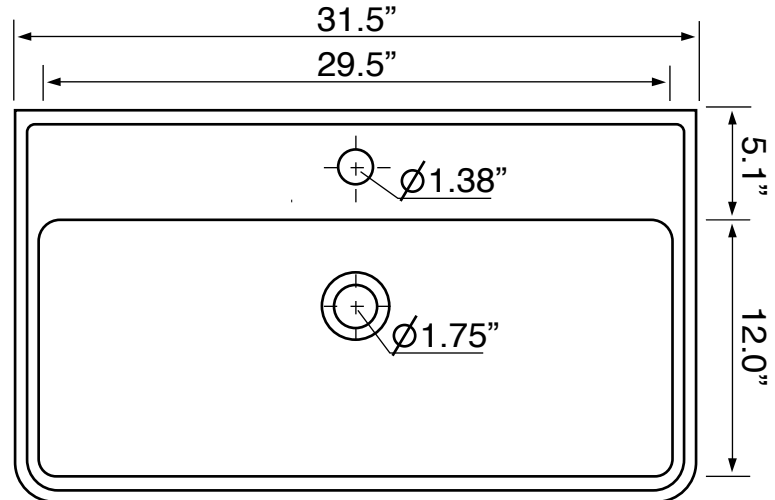

## Configurations

- Single Hole.
- Three Hole (8-inch centers).

## Technical Information

Bowl type:	Single
Installation:	Wall mounted Drop in
Bowl dimensions:	Depth: 3.1" Width: 12.0" Length: 29.5"
Drain hole:	1.75"
Faucet hole:	1.38"
Hole configurations:	1, 3
Weight:	40 lbs