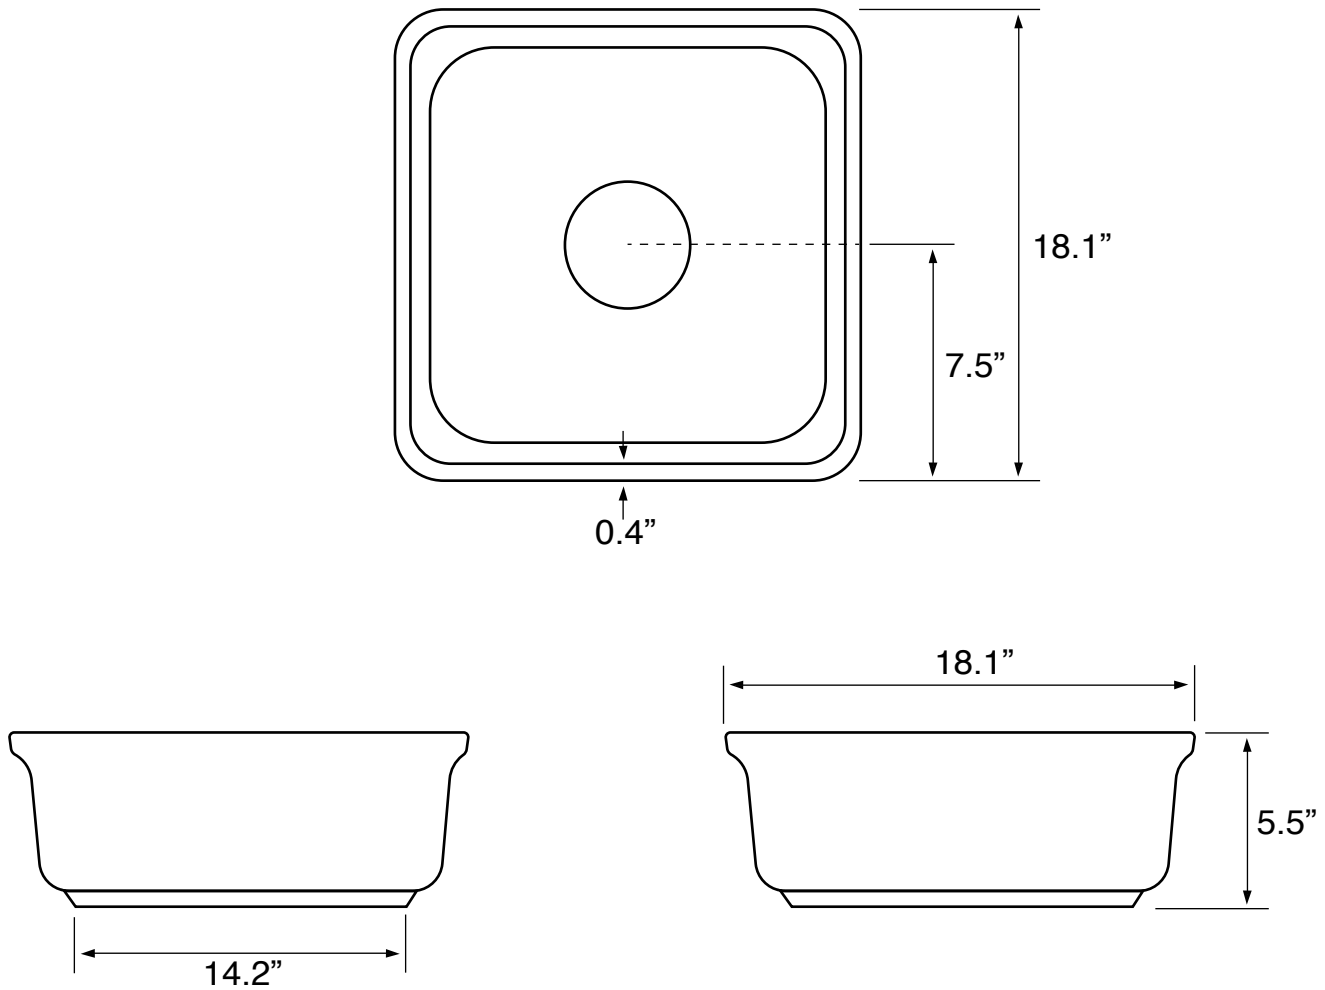

Features

- Without overflow.
- Modern design.

Material

- White ceramic bathroom sink.

Installation

- Vessel / above-counter installation.

Nameek's One-Year Limited Warranty

See website for warranty information details.

Technical Information

Bowl type:	Single
Installation:	Vessel
Bowl dimensions:	Length: 17.3" Width: 17.31" Depth: 3.9"
Drain hole:	1.75"
Faucet hole:	1.38"
Weight:	30 lbs

Notes

Install this product according to the installation instructions.