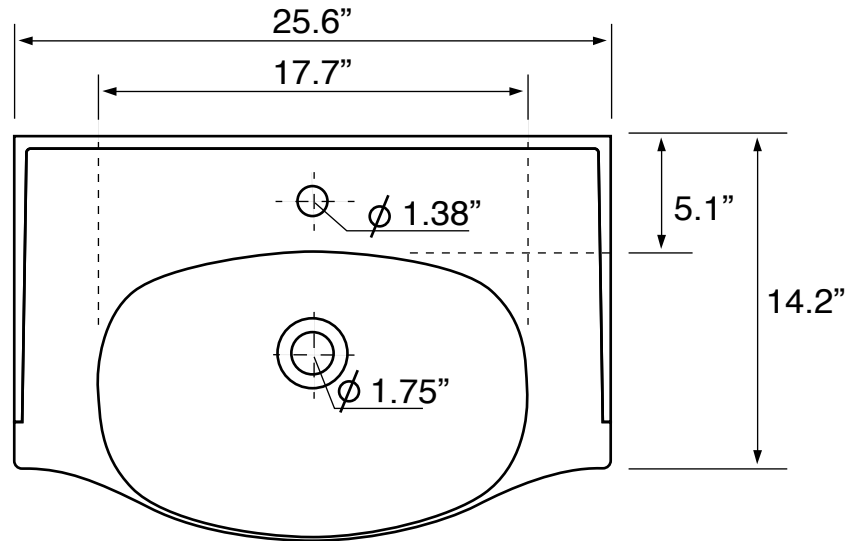

Features

- With overflow.
- Modern design.

Material

- White ceramic bathroom sink.

Installation

- Wall mount installation.
- Drop in installation.

Configurations

- Single Hole.
- Three Hole (8-inch centers).

Nameek's One-Year Limited Warranty

See website for warranty information details.

Technical Information

Bowl type:	Single
Installation:	Wall mounted Drop in
Bowl dimensions:	Depth: 5.3" Width: 12.2" Length: 17.7"
Drain hole:	1.75"
Faucet hole:	1.38"
Hole configurations:	1, 3
Weight:	30.9 lbs