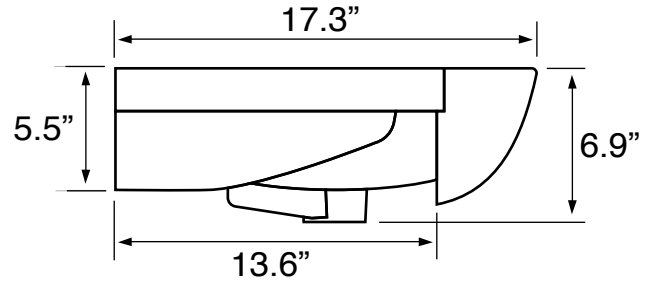

Features

- With overflow.
- Modern design.

Material

- White ceramic bathroom sink.

Installation

- Wall mount installation.
- Drop in installation.

Configurations

- Single Hole.
- Three Hole (8-inch centers).

Nameek's One-Year Limited Warranty

See website for warranty information details.

Technical Information

Bowl type:	Single
Installation:	Wall mounted Drop in
Bowl dimensions:	Depth: 5.3" Width: 12.2" Length: 17.7"
Drain hole:	1.75"
Faucet hole:	1.38"
Hole configurations:	1, 3
Weight:	30.9 lbs