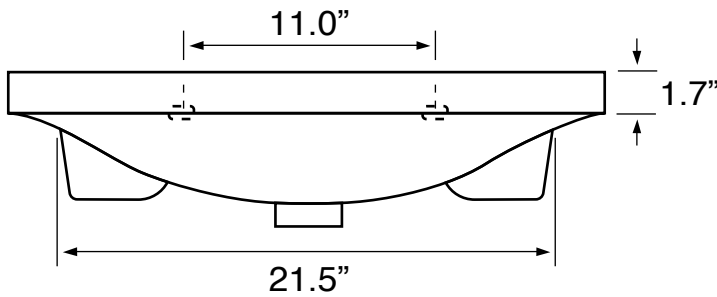

Features

- With overflow.
- Modern design.

Material

- White ceramic bathroom sink.

Installation

- Wall mount installation.
- Drop in installation.

Configurations

- Single Hole.
- Three Hole (8-inch centers).

Nameek's One-Year Limited Warranty

See website for warranty information details.

Technical Information

Bowl type:	Single
Installation:	Wall mounted Drop in
Bowl dimensions:	Depth: 5.3" Width: 12.2" Length: 17.7"
Drain hole:	1.75"
Faucet hole:	1.38"
Hole configurations:	1, 3
Weight:	30.9 lbs