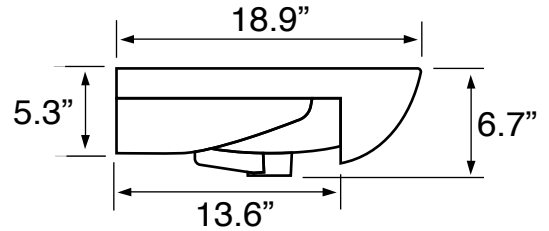

Features

- With overflow.
- Modern design.

Material

- White ceramic bathroom sink.

Installation

- Wall mount installation.
- Drop in installation.

Configurations

- Single Hole.
- Three Hole (8-inch centers).

Nameek's One-Year Limited Warranty

See website for warranty information details.

Technical Information

Bowl type:	Single
Installation:	Wall mounted Drop in
Bowl dimensions:	Depth: 5.3" Width: 13.2" Length: 24.4"
Drain hole:	1.75"
Faucet hole:	1.38"
Hole configurations:	1, 3
Weight:	55.1 lbs