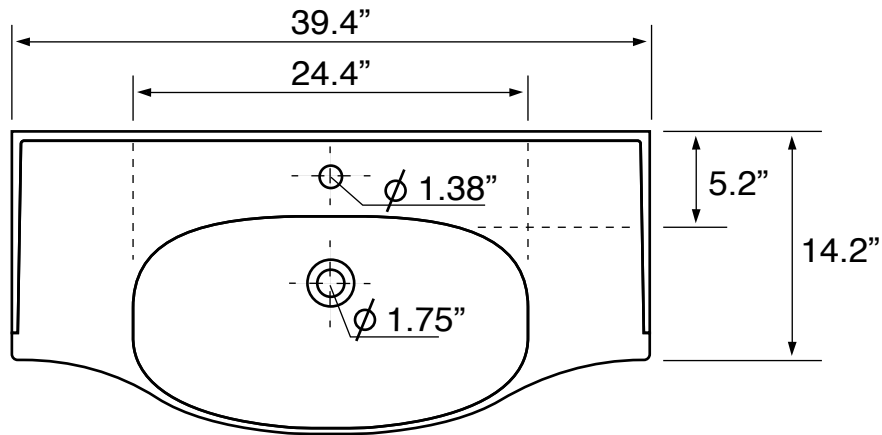

Features

- With overflow.
- Modern design.

Material

- White ceramic bathroom sink.

Installation

- Wall mount installation.
- Drop in installation.

Configurations

- Single Hole.
- Three Hole (8-inch centers).

Nameek's One-Year Limited Warranty

See website for warranty information details.

Technical Information

Bowl type:	Single
Installation:	Wall mounted Drop in
Bowl dimensions:	Depth: 5.3" Width: 13.2" Length: 24.4"
Drain hole:	1.75"
Faucet hole:	1.38"
Hole configurations:	1, 3
Weight:	55.1 lbs