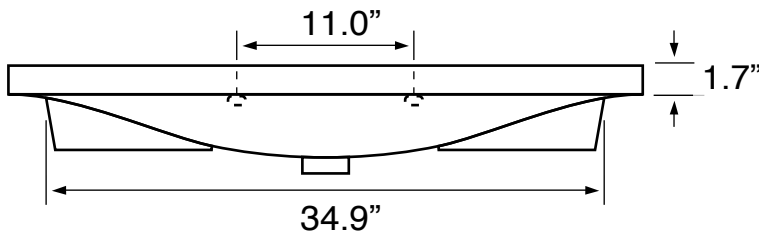

Features

- With overflow.
- Modern design.

Material

- White ceramic bathroom sink.

Installation

- Wall mount installation.
- Drop in installation.

Configurations

- Single Hole.
- Three Hole (8-inch centers).

Nameek's One-Year Limited Warranty

See website for warranty information details.

Technical Information

Bowl type:	Single
Installation:	Wall mounted Drop in
Bowl dimensions:	Depth: 5.3" Width: 13.2" Length: 24.4"
Drain hole:	1.75"
Faucet hole:	1.38"
Hole configurations:	1, 3
Weight:	55.1 lbs