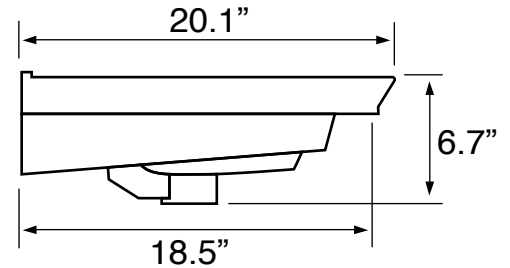

Features

- With overflow.
- Modern design.

Material

- White ceramic bathroom sink.

Installation

- Wall mount installation.
- Drop in installation.

Configurations

- Single Hole.
- Three Hole (8-inch centers).

Nameek's One-Year Limited Warranty

See website for warranty information details.

Technical Information

Bowl type:	Single
Installation:	Wall mounted Drop in
Bowl dimensions:	Depth: 5.5" Width: 16.1" Length: 31.5"
Drain hole:	1.75"
Faucet hole:	1.38"
Hole configurations:	1, 3
Weight:	48.5 lbs