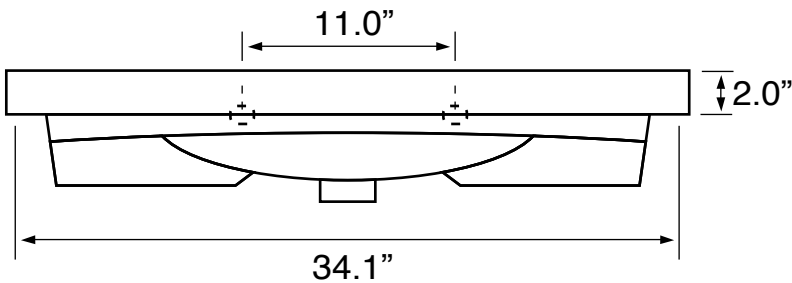

Features

- With overflow.
- Modern design.

Material

- White ceramic bathroom sink.

Installation

- Wall mount installation.
- Drop in installation.

Configurations

- Single Hole.
- Three Hole (8-inch centers).

Nameek's One-Year Limited Warranty

See website for warranty information details.

Technical Information

Bowl type:	Single
Installation:	Wall mounted Drop in
Bowl dimensions:	Depth: 5.5" Width: 16.1" Length: 31.5"
Drain hole:	1.75"
Faucet hole:	1.38"
Hole configurations:	1, 3
Weight:	48.5 lbs