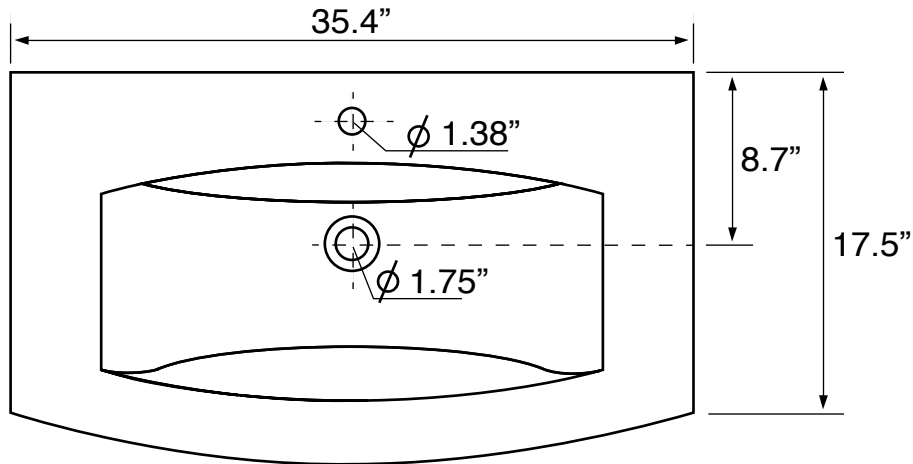

Features

- With overflow.
- Modern design.

Material

- White ceramic bathroom sink.

Installation

- Wall mount installation.
- Drop in installation.

Configurations

- Single Hole.
- Three Hole (8-inch centers).

Nameek's One-Year Limited Warranty

See website for warranty information details.

Technical Information

Bowl type:	Single
Installation:	Wall mounted Drop in
Bowl dimensions:	Depth: 5.5" Width: 16.1" Length: 31.5"
Drain hole:	1.75"
Faucet hole:	1.38"
Hole configurations:	1, 3
Weight:	48.5 lbs