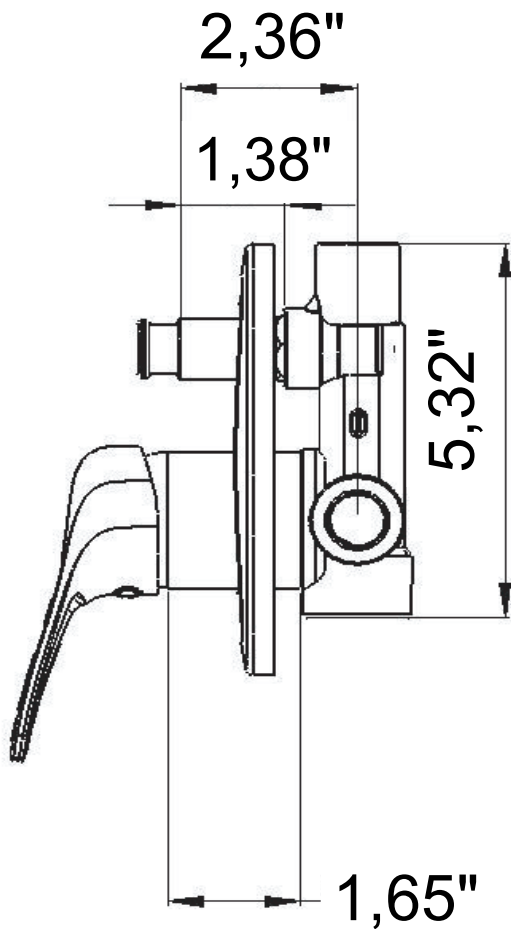

K 09 US

COLD
WATER
INLET
NPT 1/2"

SHOWER
OUTLET
NPT 1/2"

BATH
OUTLET
NPT 3/4"

HOT
WATER
INLET
NPT 1/2"