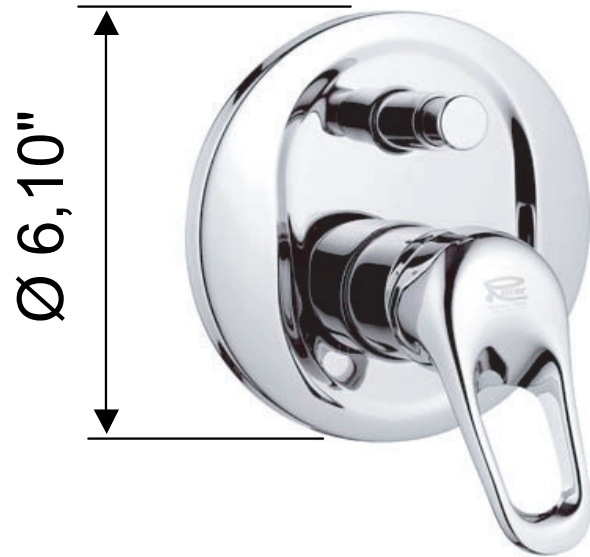

K 09 US

COLD
WATER
INLET
NPT 1/2"

SHOWER
OUTLET
NPT 1/2"

BATH
OUTLET
NPT 3/4"

HOT
WATER
INLET
NPT 1/2"