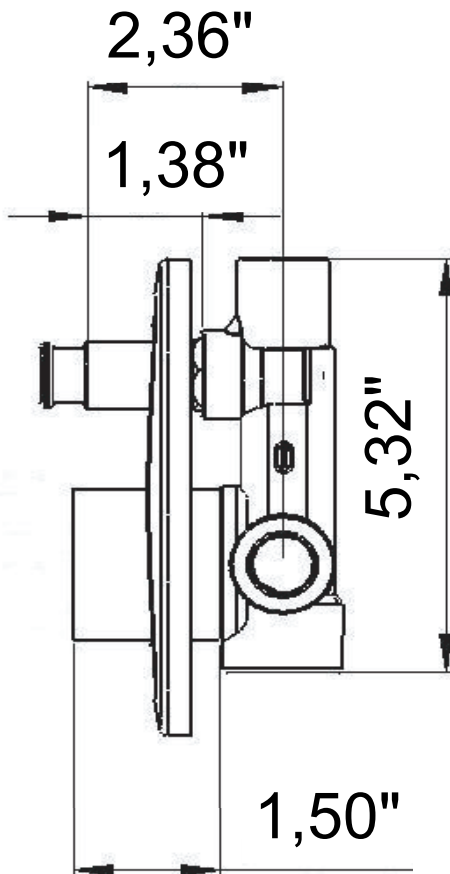

L 09 US

COLD
WATER
INLET
NPT 1/2"

SHOWER
OUTLET
NPT 1/2"

BATH OUTLET
NPT 3/4"

HOT
WATER
INLET
NPT 1/2"