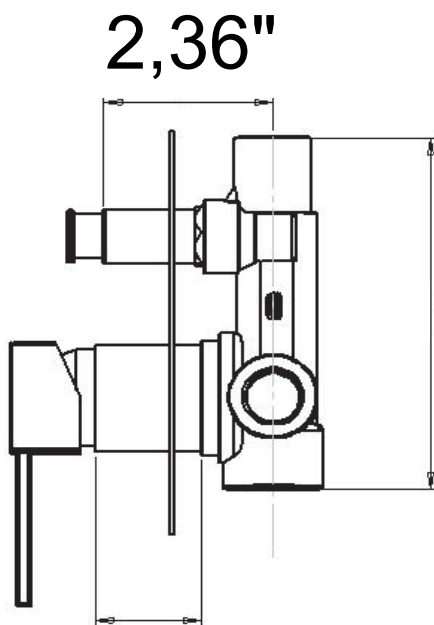

# Q 09 US

SHOWER  
OUTLET  
NPT 1/2"

HOT WATER  
INLET  
NPT 1/2"

5,32"

BATH OUTLET  
NPT 3/4"

1,50" COLD WATER  
INLET NPT 1/2"