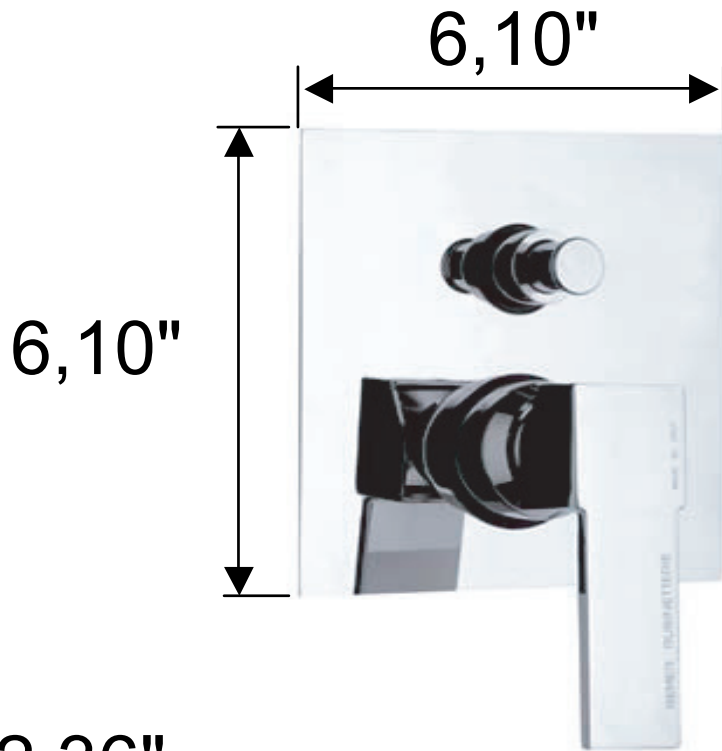

# Q 09 US

SHOWER  
OUTLET  
NPT 1/2"

HOT WATER  
INLET  
NPT 1/2"

5,32"

BATH OUTLET  
NPT 3/4"

1,50" COLD WATER  
INLET NPT 1/2"