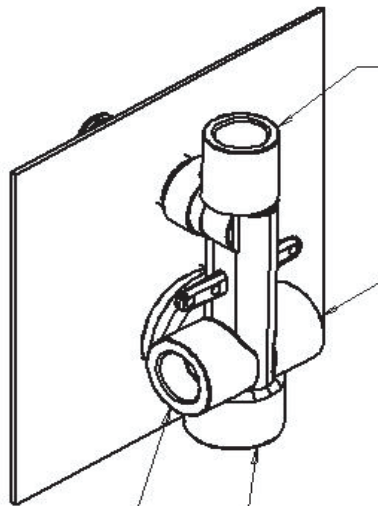

# Q 09 US

SHOWER  
OUTLET  
NPT 1/2"

HOT WATER  
INLET  
NPT 1/2"

5,32"

BATH OUTLET  
NPT 3/4"

1,50" COLD WATER  
INLET NPT 1/2"