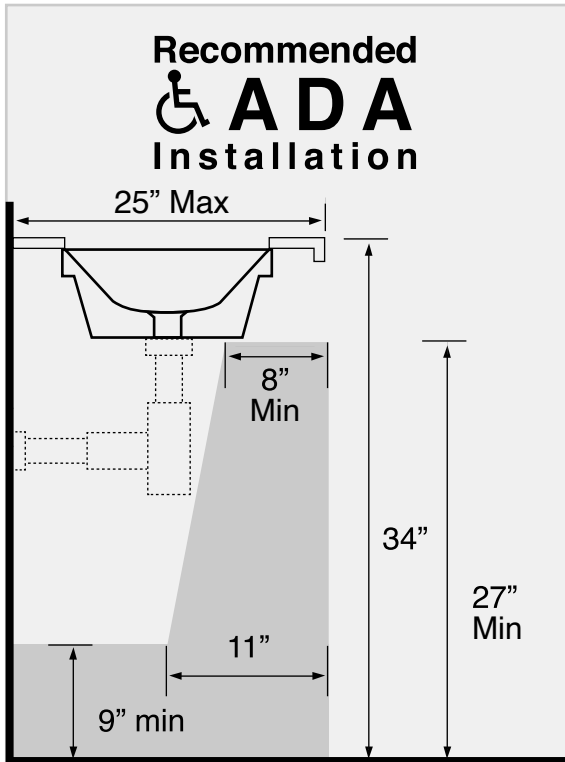

Features

- With overflow.
- Modern design.

Material

- White ceramic bathroom sink.

Installation

- Undermount installation.

Certifications/Codes

IAPMO Certified
US Standards Approved
Uniform Plumbing Code (UPC/cUPC)
National Plumbing Code of Canada
ASME A112.19.2-2018/CSA B45.1-18

Nameek's One-Year Limited Warranty

See website for warranty information details.

Technical Information

Bowl type:	Single
Installation:	Undermount
Bowl dimensions:	Length: 46.2" Width: 13.75" Depth: 4.9"
Drain hole:	1.75"
Weight:	52 lbs