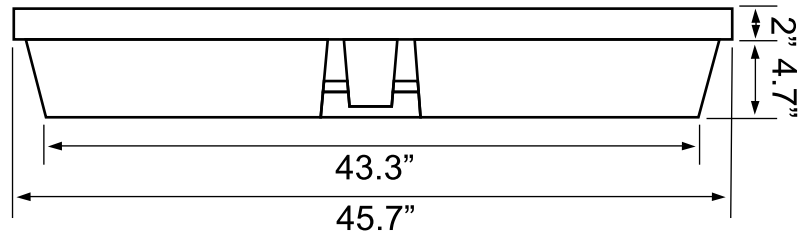

Features

- With overflow.
- Modern design.

Material

- White ceramic bathroom sink.

Installation

- Undermount installation.

Certifications/Codes

IAPMO Certified
US Standards Approved
Uniform Plumbing Code (UPC/cUPC)
National Plumbing Code of Canada
ASME A112.19.2-2018/CSA B45.1-18

Nameek's One-Year Limited Warranty

See website for warranty information details.

Technical Information

Bowl type:	Single
Installation:	Undermount
Bowl dimensions:	Length: 46.2" Width: 13.75" Depth: 4.9"
Drain hole:	1.75"
Weight:	52 lbs