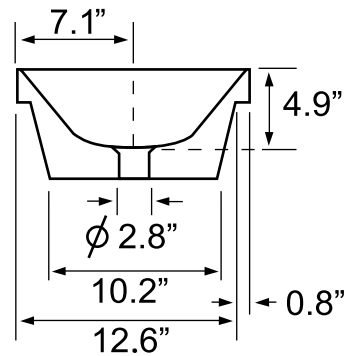

Features

- With overflow.
- Modern design.

Material

- White ceramic bathroom sink.

Installation

- Undermount installation.

Certifications/Codes

IAPMO Certified
US Standards Approved
Uniform Plumbing Code (UPC/cUPC)
National Plumbing Code of Canada
ASME A112.19.2-2018/CSA B45.1-18

Nameek's One-Year Limited Warranty

See website for warranty information details.

Technical Information

Bowl type:	Single
Installation:	Undermount
Bowl dimensions:	Length: 46.2" Width: 13.75" Depth: 4.9"
Drain hole:	1.75"
Weight:	52 lbs