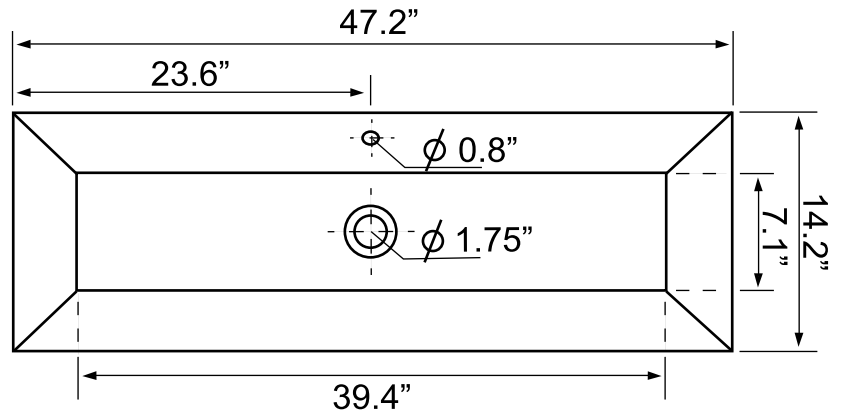

Features

- With overflow.
- Modern design.

Material

- White ceramic bathroom sink.

Installation

- Undermount installation.

Certifications/Codes

IAPMO Certified
US Standards Approved
Uniform Plumbing Code (UPC/cUPC)
National Plumbing Code of Canada
ASME A112.19.2-2018/CSA B45.1-18

Nameek's One-Year Limited Warranty

See website for warranty information details.

Technical Information

Bowl type:	Single
Installation:	Undermount
Bowl dimensions:	Length: 46.2" Width: 13.75" Depth: 4.9"
Drain hole:	1.75"
Weight:	52 lbs