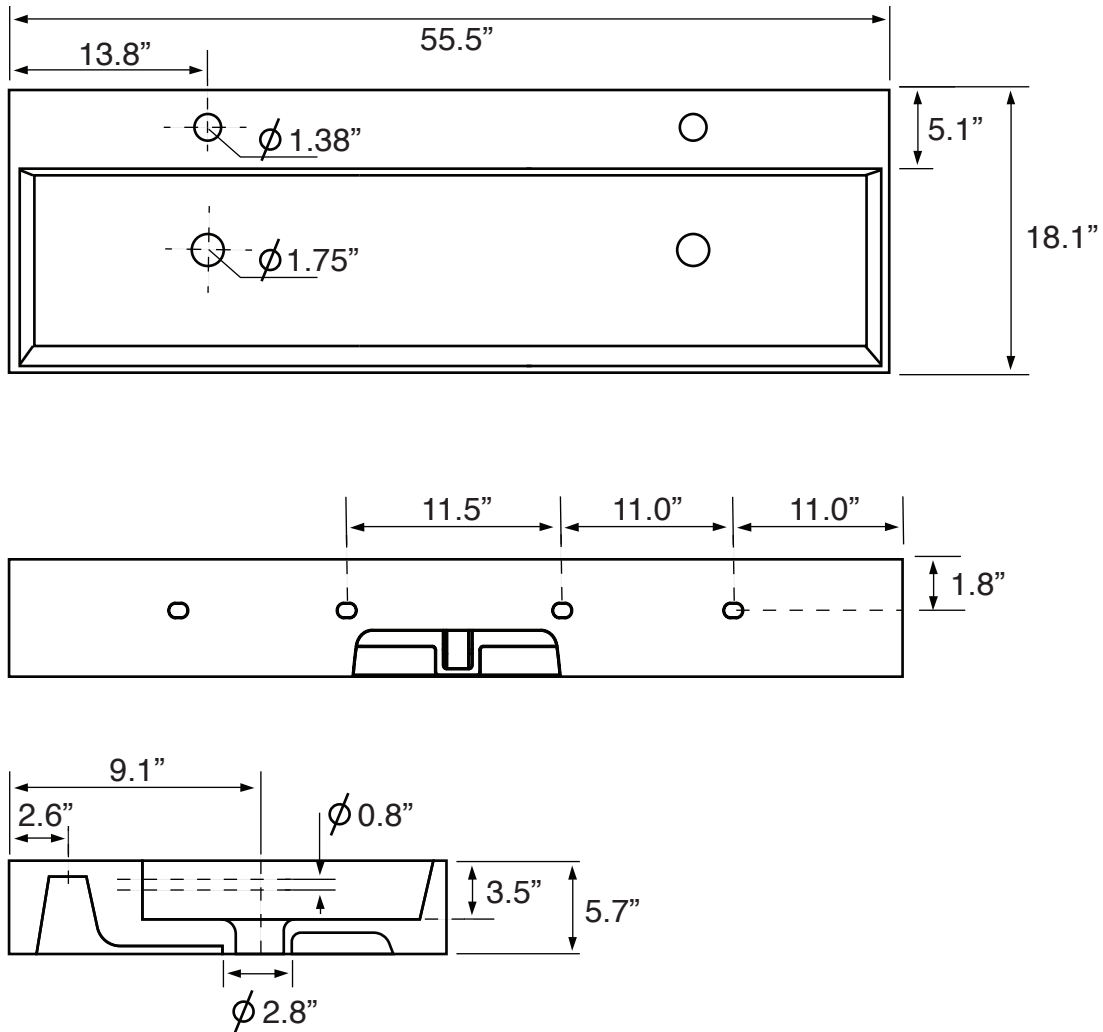

Features

- With overflow.
- Modern design.

Material

- White ceramic bathroom sink.

Installation

- Wall mount installation.
- Vessel / above-counter installation.

Configurations

- Two Hole.
- Six Hole (8-inch centers).

Nameek's One-Year Limited Warranty

See website for warranty information details.

Color/Finish Details

Color	Code	Description
■	49	Matte black

Technical Information

Bowl type:	Single
Installation:	Wall mounted Vessel
Bowl dimensions:	Length: 55.1" Width: 13.0" Depth: 3.5"
Drain hole:	1.75"
Faucet hole:	1.38"
Hole configurations:	2, 6
Weight:	80.47 lbs

Notes

- Install this product according to the installation instructions.
- Includes mounting hardware.