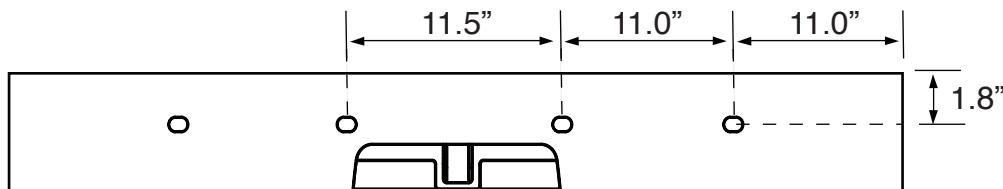

Features

- With overflow.
- Modern design.

Material

- White ceramic bathroom sink.

Installation

- Wall mount installation.
- Vessel / above-counter installation.

Configurations

- Two Hole.
- Six Hole (8-inch centers).

Nameek's One-Year Limited Warranty

See website for warranty information details.

Color/Finish Details

Color	Code	Description
	E	raertine

Technical Information

Bowl type:	Single
Installation:	Wall mounted Vessel
Bowl dimensions:	Length: 55.1" Width: 13.0" Depth: 3.5"
Drain hole:	1.75"
Faucet hole:	1.38"
Hole configurations:	2, 6
Weight:	80.47 lbs