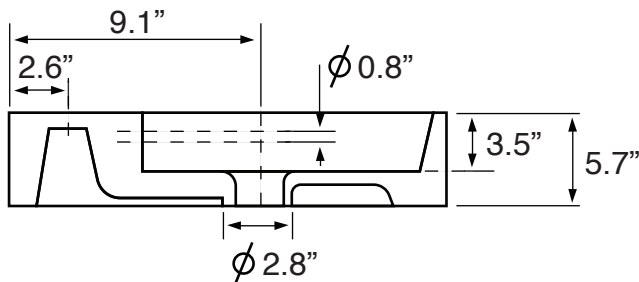

Features

- With overflow.
- Modern design.

Material

- White ceramic bathroom sink.

Installation

- Wall mount installation.
- Vessel / above-counter installation.

Configurations

- Two Hole.
- Six Hole (8-inch centers).

Nameek's One-Year Limited Warranty

See website for warranty information details.

Color/Finish Details

Color	Code	Description
	E	raertine

Technical Information

Bowl type:	Single
Installation:	Wall mounted Vessel
Bowl dimensions:	Length: 55.1" Width: 13.0" Depth: 3.5"
Drain hole:	1.75"
Faucet hole:	1.38"
Hole configurations:	2, 6
Weight:	80.47 lbs