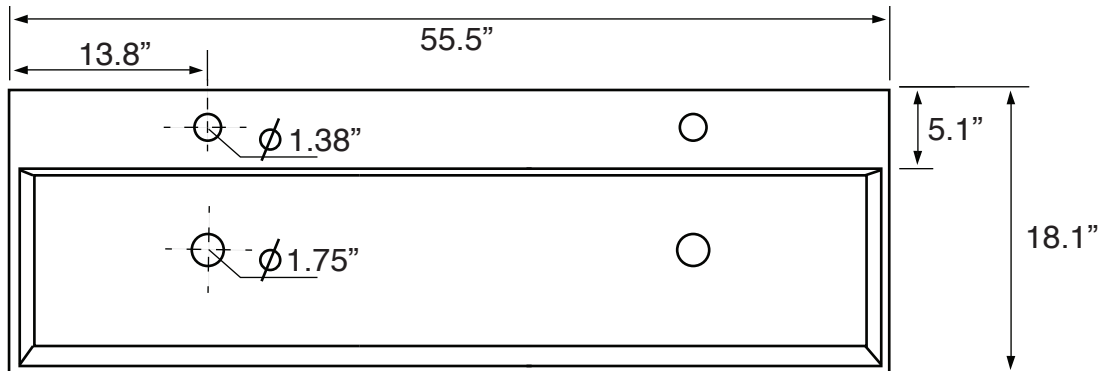

Features

- With overflow.
- Modern design.

Material

- White ceramic bathroom sink.

Installation

- Wall mount installation.
- Vessel / above-counter installation.

Configurations

- Two Hole.
- Six Hole (8-inch centers).

Nameek's One-Year Limited Warranty

See website for warranty information details.

Color/Finish Details

Color	Code	Description
	E	raertine

Technical Information

Bowl type:	Single
Installation:	Wall mounted Vessel
Bowl dimensions:	Length: 55.1" Width: 13.0" Depth: 3.5"
Drain hole:	1.75"
Faucet hole:	1.38"
Hole configurations:	2, 6
Weight:	80.47 lbs