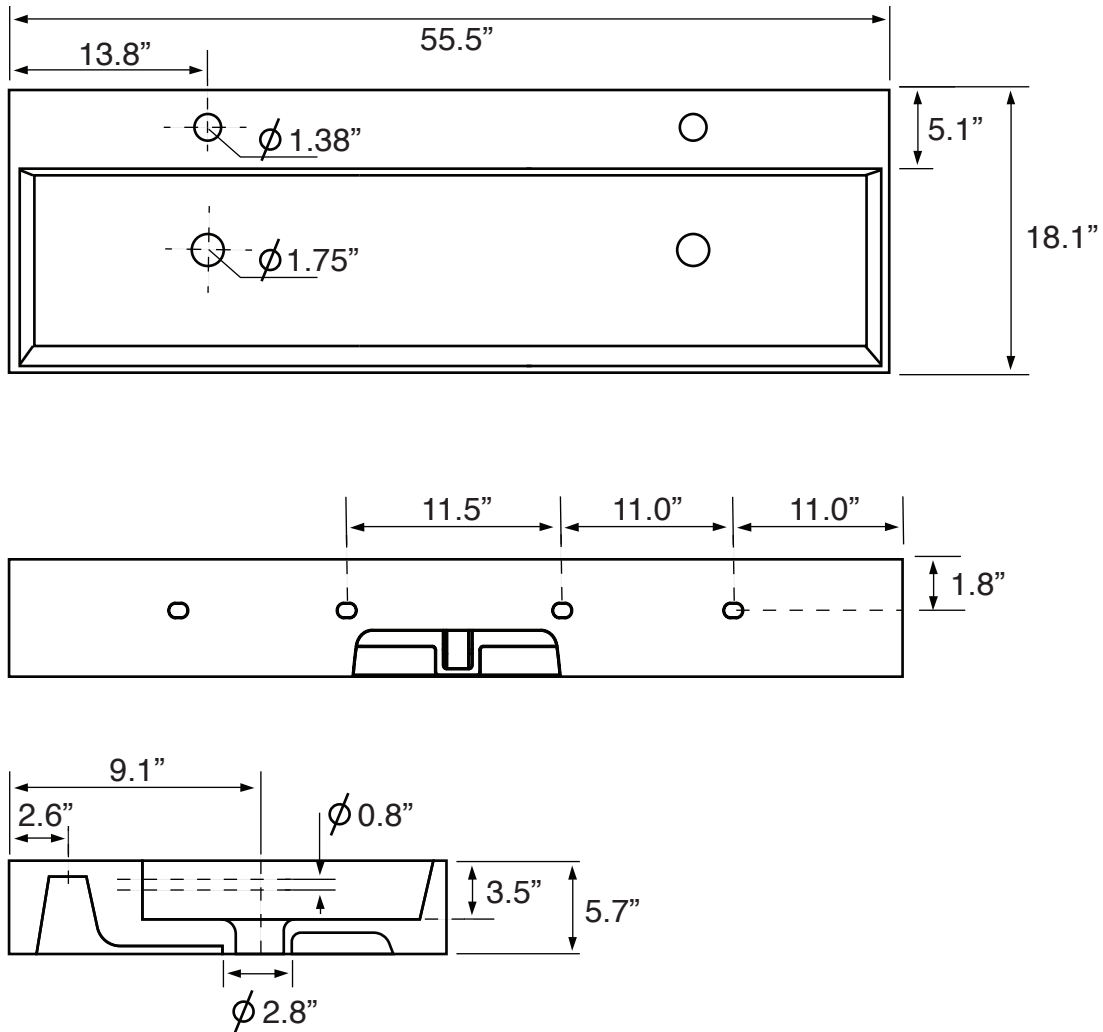

Features

- With overflow.
- Modern design.

Material

- White ceramic bathroom sink.

Installation

- Wall mount installation.
- Vessel / above-counter installation.

Configurations

- Two Hole.
- Six Hole (8-inch centers).

Nameek's One-Year Limited Warranty

See website for warranty information details.

Color/Finish Details

Color	Code	Description
	F	White Marble

Technical Information

Bowl type:	Single
Installation:	Wall mounted Vessel
Bowl dimensions:	Length: 55.1" Width: 13.0" Depth: 3.5"
Drain hole:	1.75"
Faucet hole:	1.38"
Hole configurations:	2, 6
Weight:	80.47 lbs

Notes

- Install this product according to the installation instructions.
- Includes mounting hardware.