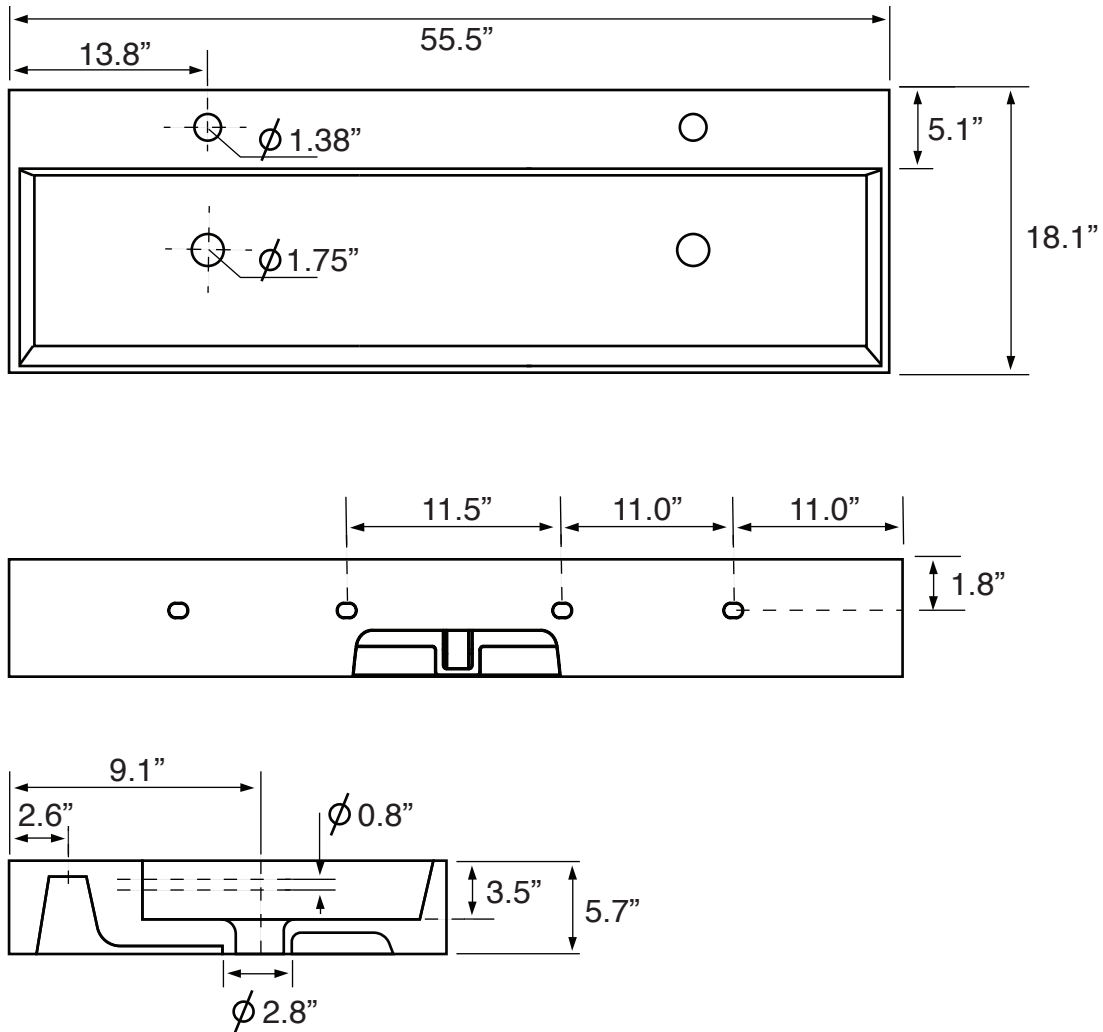

## Installation

- Wall mount installation.
- Vessel / above-counter installation.

## Configurations

- Two Hole.
- Six Hole (8-inch centers).

## Technical Information

Bowl type:	Single
Installation:	Wall mounted Vessel
Bowl dimensions:	Length: 55.1" Width: 13.0" Depth: 3.5"
Drain hole:	1.75"
Faucet hole:	1.38"
Hole configurations:	2, 6
Weight:	80.47 lbs