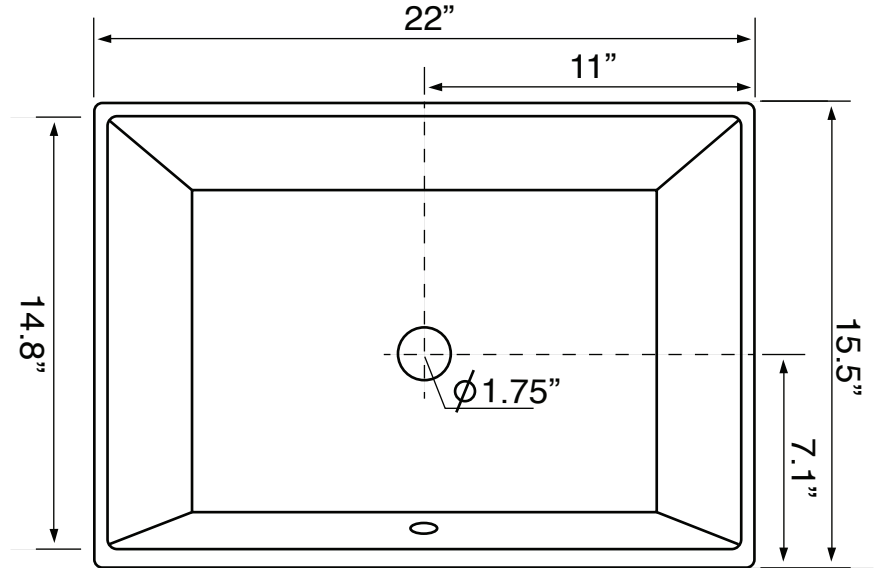

## Technical Information

Bowl type:	Single
Installation:	Drop In Vessel
Bowl dimensions:	Depth: 4.3" Length: 20.6" Width: 14.8"
Drain hole:	1.75"
Weight:	30.83 lbs