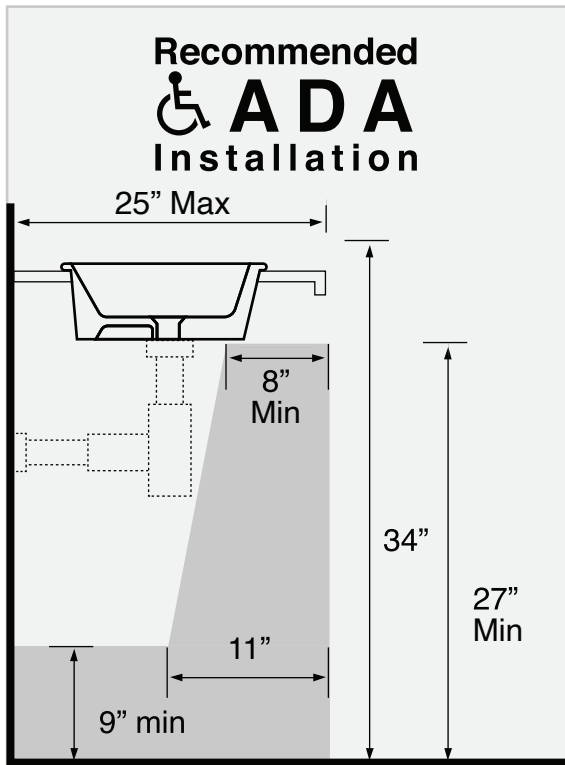

## Material

- White ceramic bathroom sink.

## Installation

- Vessel / above-counter installation.
- Drop in installation.

## Technical Information

Bowl type:	Single
Installation:	Drop In Vessel
Bowl dimensions:	Depth: 4.3" Length: 20.6" Width: 14.8"
Drain hole:	1.75"
Weight:	30.83 lbs