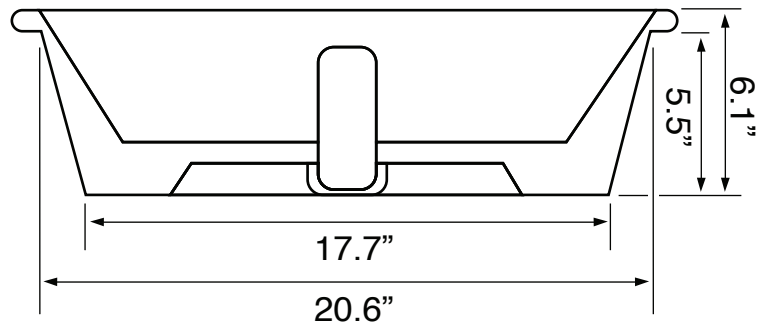

## Technical Information

Bowl type:	Single
Installation:	Drop In Vessel
Bowl dimensions:	Depth: 4.3" Length: 20.6" Width: 14.8"
Drain hole:	1.75"
Weight:	30.83 lbs