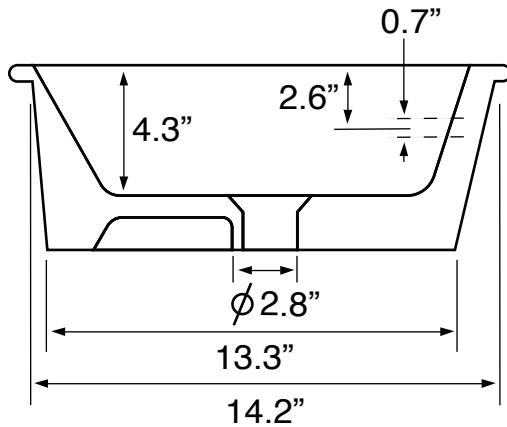

## Technical Information

Bowl type:	Single
Installation:	Drop In Vessel
Bowl dimensions:	Depth: 4.3" Length: 20.6" Width: 14.8"
Drain hole:	1.75"
Weight:	30.83 lbs