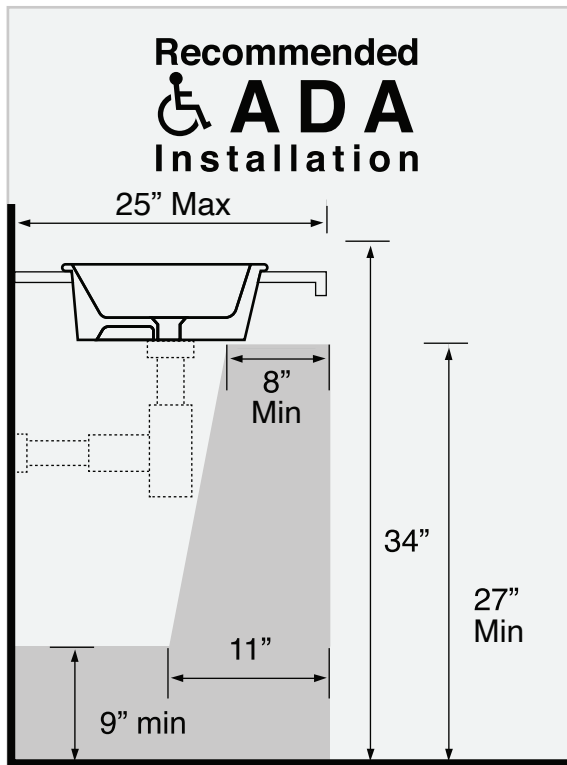

## Installation

- Vessel / above-counter installation.
- Drop in installation.

ADA

## Technical Information

Bowl type:	Single
Installation:	Drop In Vessel
Bowl dimensions:	Depth: 4.3" Width: 14.8" Length: 30.3"
Drain hole:	1.75"
Weight:	39.64 lbs