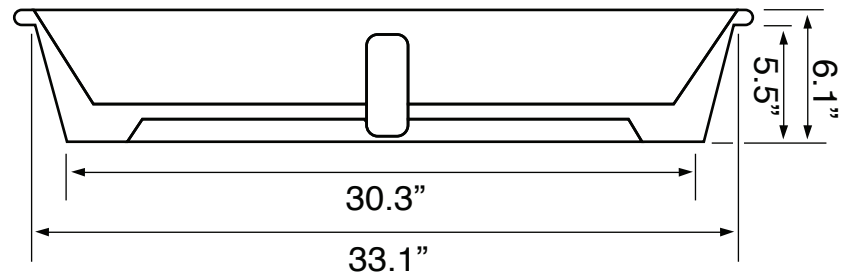

## Installation

- Vessel / above-counter installation.
- Drop in installation.

ADA

## Technical Information

Bowl type:	Single
Installation:	Drop In Vessel
Bowl dimensions:	Depth: 4.3" Width: 14.8" Length: 30.3"
Drain hole:	1.75"
Weight:	39.64 lbs