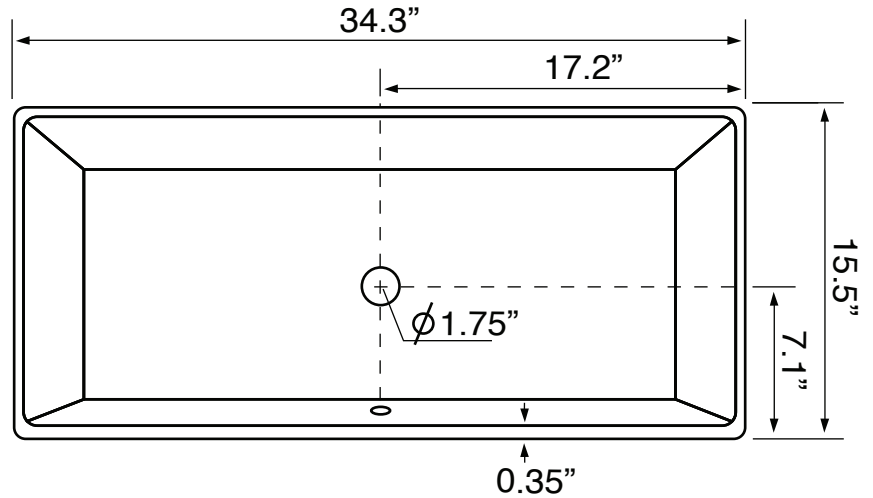

## Technical Information

Bowl type:	Single
Installation:	Drop In Vessel
Bowl dimensions:	Depth: 4.3" Width: 14.8" Length: 30.3"
Drain hole:	1.75"
Weight:	39.64 lbs