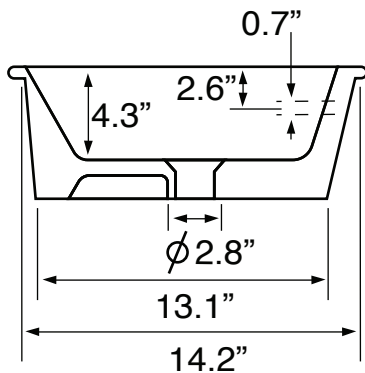

## Installation

- Vessel / above-counter installation.
- Drop in installation.

ADA

## Technical Information

Bowl type:	Single
Installation:	Drop In Vessel
Bowl dimensions:	Depth: 4.3" Width: 14.8" Length: 30.3"
Drain hole:	1.75"
Weight:	39.64 lbs